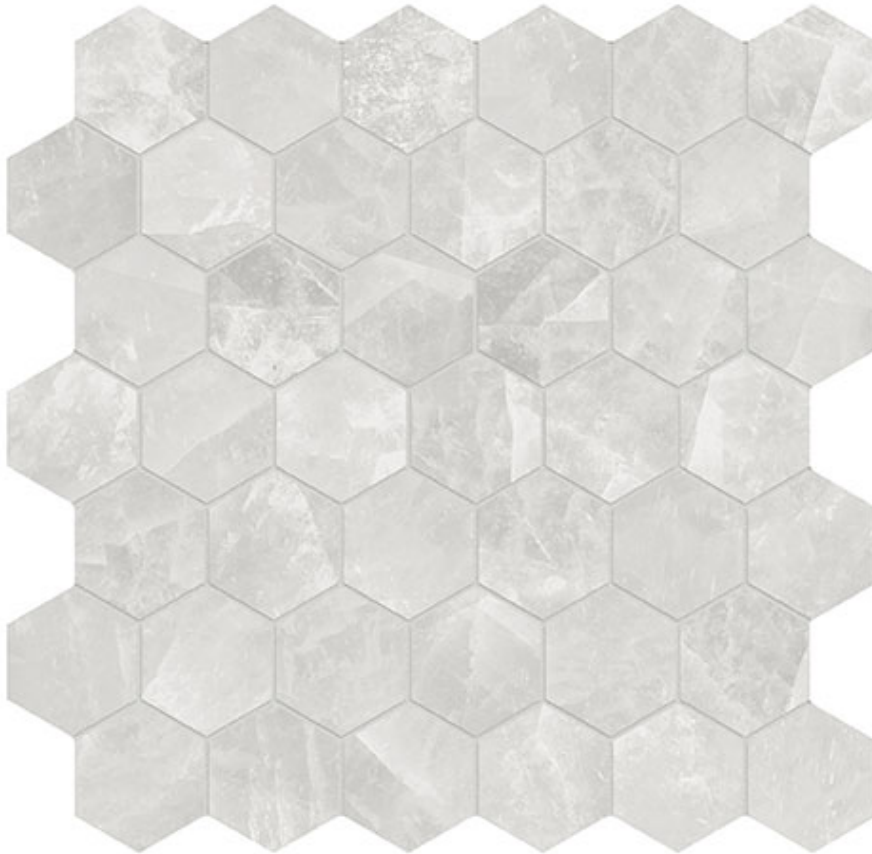

ALITA TILE
NOBODY TREATS YA LIKE ALITA

PRODUCT

ROYAL STONWORKS 2\'' CRYSTAL LUXE HEX

Tile | 12"x12" | Porcelain

TECHNICAL DATA

CODE: QUSW-CL-HX
NAME: Royal Stoneworks 2" Crystal Luxe Hex
SIZE: 12"x12"
SERIES: Royal Stoneworks
FINISH: Honed
LOOK: Stone Look
FAMILY: Tile
MOSAIC CHIP SIZE: 2"x2"
SHADE VARIATION: V2
SPECIAL ORDER: Special Order
STYLE: Contemporary
SUITABLE FOR: Indoor|Shower
TYPOLOGY: Porcelain
TYPE OF PIECE: Mosaic
USE: Floor and Wall