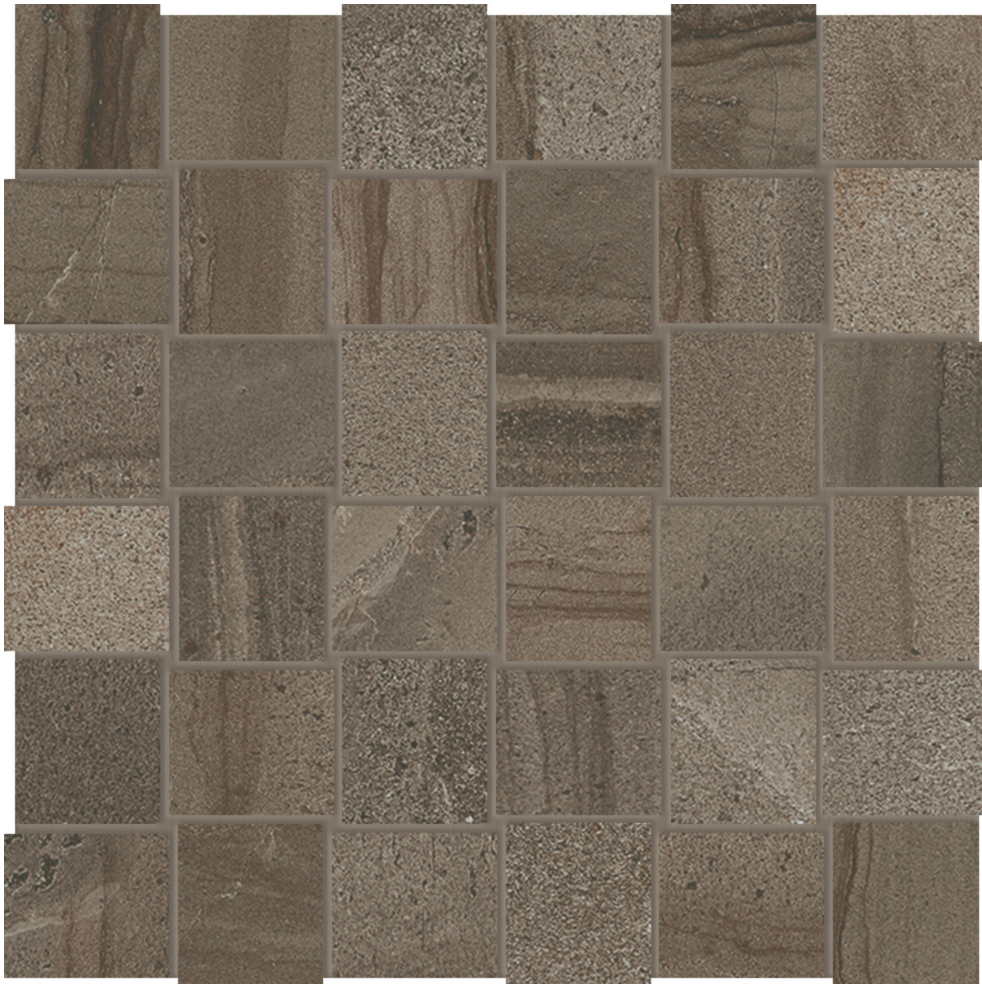

ALITA TILE
NOBODY TREATS YA LIKE ALITA

PRODUCT

ARCADIA 2X2 BASKETWEAVE LOMBARDY MATTE

Tile | 12"x12" | Glazed Porcelain

TECHNICAL DATA

CODE: QUAR-LO-2X2
NAME: Arcadia 2X2 Basketweave Lombardy Matte
SIZE: 12"x12"
SERIES: Arcadia
FINISH: Matt
LOOK: Stone Look
FAMILY: Tile
FROST RESISTANCE: Yes
MOSAIC CHIP SIZE: 2"x2"
SHADE VARIATION: V3
SPECIAL ORDER: Special Order
STYLE: Contemporary
SUITABLE FOR: Backsplash| Indoor
TYPOLOGY: Glazed Porcelain
TYPE OF PIECE: Mosaic
USE: Floor and Wall