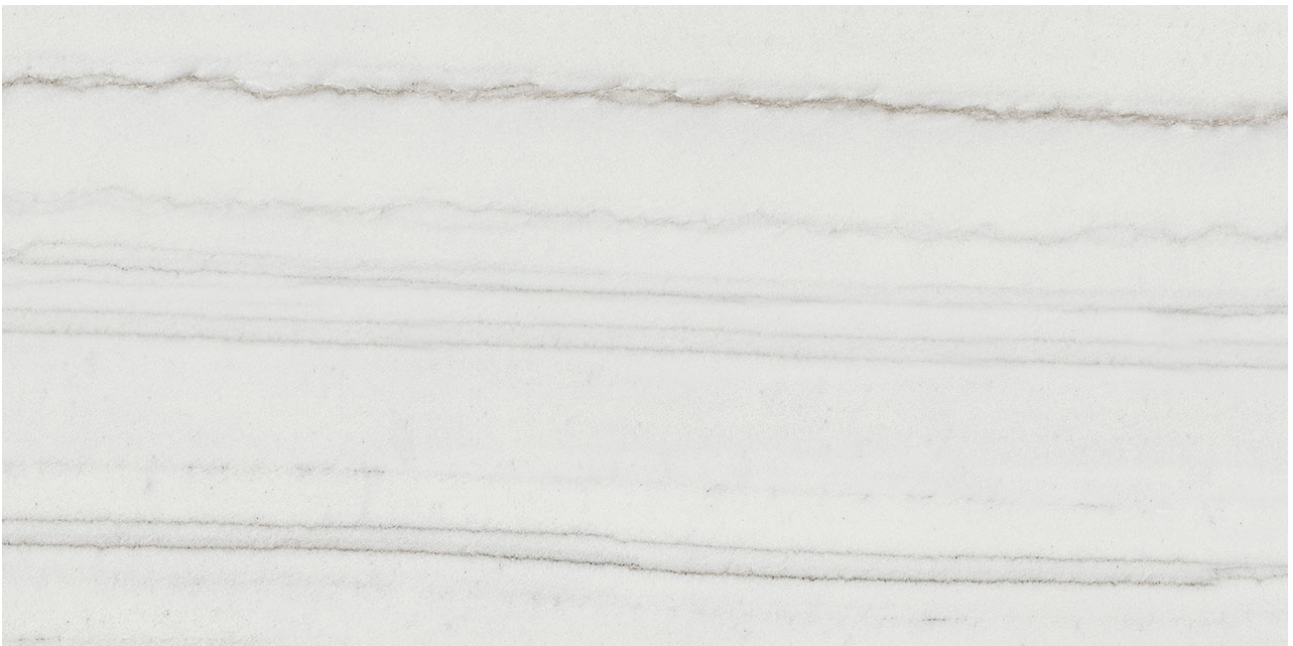

ALITA TILE
NOBODY TREATS YA LIKE ALITA

PRODUCT

**ROYAL STONEWORKS 12X24 TUSCAN WHITE VEIN
POLISHED**

Tile | 12"x24" | Porcelain

TECHNICAL DATA

CODE: QUSW-TW-5P
NAME: Royal Stoneworks 12X24 Tuscan White Vein Polished
SIZE: 12"x24"
SERIES: Royal Stoneworks
FINISH: Polished
LOOK: Stone Look
EDGE: Rectified
FAMILY: Tile
FROST RESISTANCE: Yes
SPECIAL ORDER: Special Order
STYLE: Contemporary
SUITABLE FOR: Indoor|Shower
TYPOLOGY: Porcelain
TYPE OF PIECE: Field Tile
USE: Floor and Wall