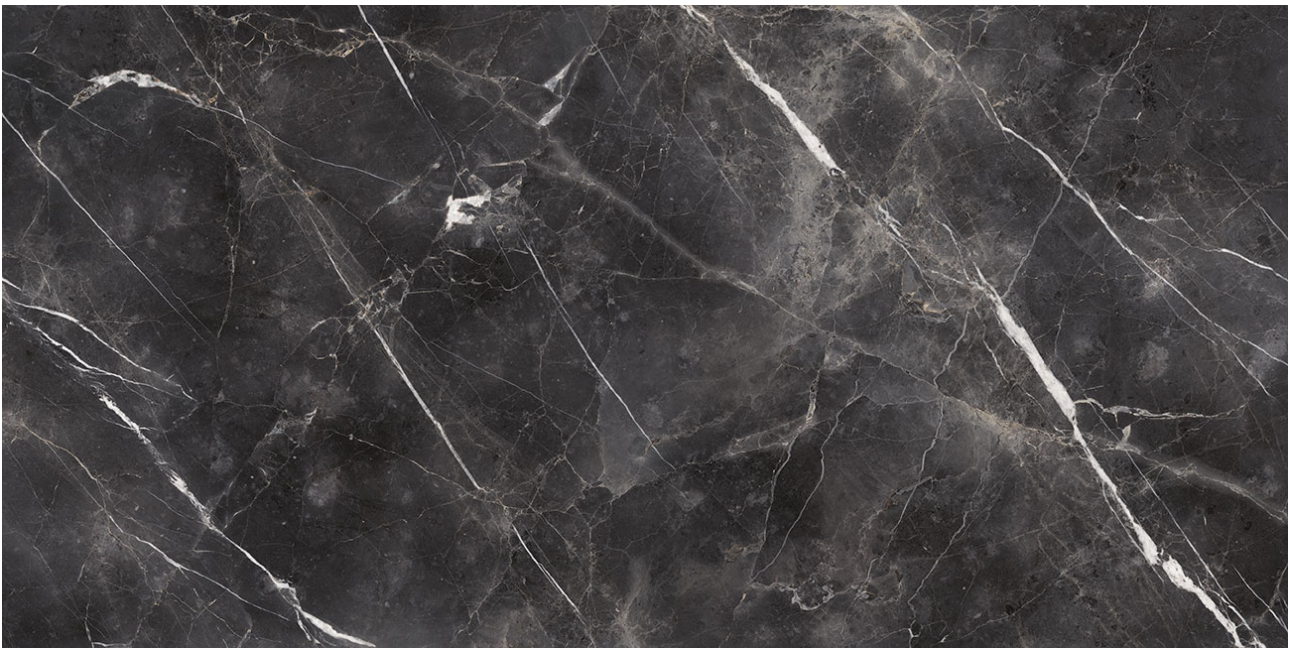

**ALITA TILE**  
NOBODY TREATS YA LIKE ALITA

---

**PRODUCT**

**ROYAL STONWORKS 63X126 TUSCAN FORGE VEIN  
POLISHED**

---

Tile | 63"x126" | Sintered Slab

## **TECHNICAL DATA**

CODE: QUSW-TF-1P  
NAME: Royal Stoneworks 63X126 Tuscan Forge Vein Polished  
SIZE: 63"x126"  
SERIES: Royal Stoneworks  
FINISH: Polished  
LOOK: Stone Look  
EDGE: Rectified  
FAMILY: Tile  
FROST RESISTANCE: Yes  
SHADE VARIATION: V3  
SPECIAL ORDER: Special Order  
STYLE: Contemporary  
SUITABLE FOR: Indoor|Shower  
TYPOLOGY: Sintered Slab  
TYPE OF PIECE: Field Tile  
USE: Floor and Wall