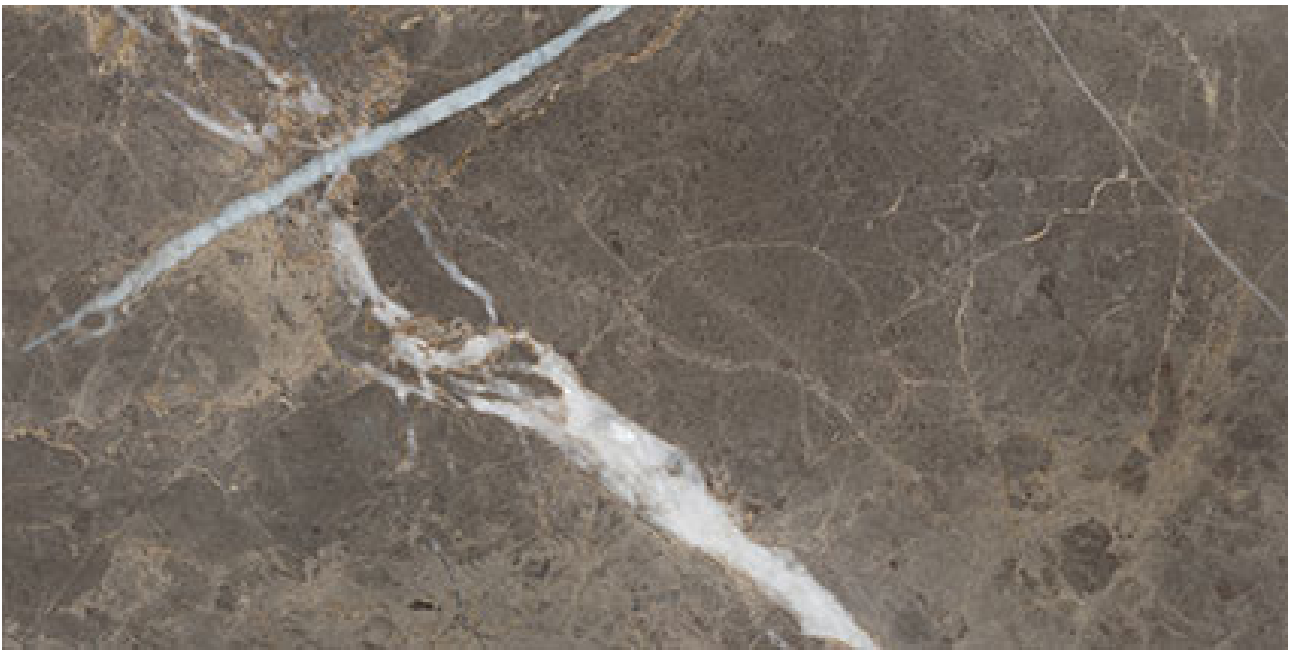

ALITA TILE
NOBODY TREATS YA LIKE ALITA

PRODUCT

**ROYAL STONEWORKS 12X24 REGAL BROWN MARBLE
POLISHED**

Tile | 12"x24" | Porcelain

TECHNICAL DATA

CODE: QUSW-RM-5P
NAME: Royal Stoneworks 12X24 Regal Brown Marble Polished
SIZE: 12"x24"
SERIES: Royal Stoneworks
FINISH: Polished
LOOK: Stone Look
EDGE: Rectified
FAMILY: Tile
FROST RESISTANCE: Yes
SHADE VARIATION: V3
SPECIAL ORDER: Special Order
STYLE: Contemporary
SUITABLE FOR: Indoor|Shower
TYPOLOGY: Porcelain
TYPE OF PIECE: Field Tile
USE: Floor and Wall