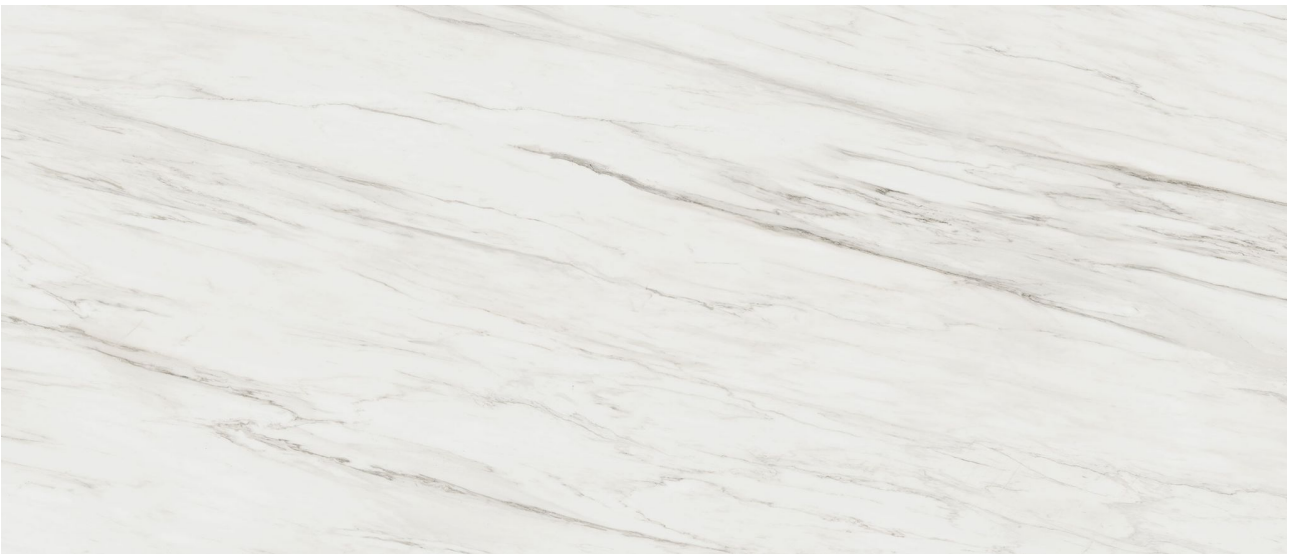

**ALITA TILE**  
NOBODY TREATS YA LIKE ALITA

---

# ROYAL STONWORKS 48X110 ITALIAN CREAM VEIN POLISHED

---

Tile | 48"x110" | Sintered Slab

## **TECHNICAL DATA**

CODE: QUSW-IC-2P  
NAME: Royal Stoneworks 48X110 Italian Cream Vein Polished  
SIZE: 48"x110"  
SERIES: Royal Stoneworks  
FINISH: Polished  
LOOK: Stone Look  
EDGE: Rectified  
FAMILY: Tile  
FROST RESISTANCE: Yes  
SPECIAL ORDER: Special Order  
STYLE: Contemporary  
SUITABLE FOR: Indoor|Shower  
TYPOLOGY: Sintered Slab  
TYPE OF PIECE: Field Tile  
USE: Floor and Wall