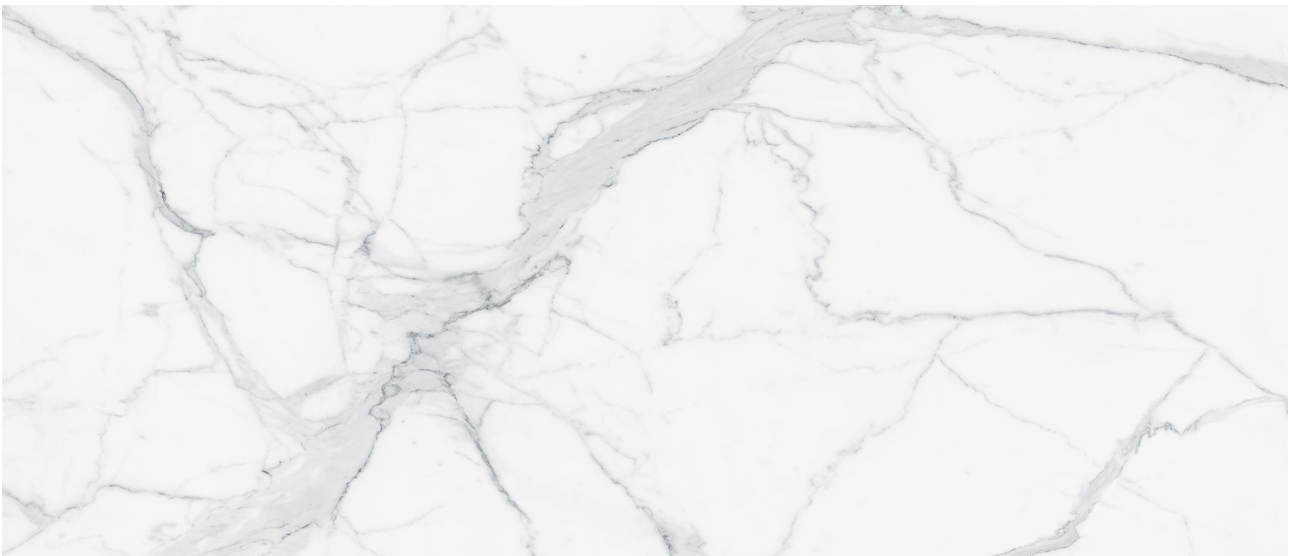

ALITA TILE
NOBODY TREATS YA LIKE ALITA

PRODUCT
ROYAL STONEWORKS 48X110 GRANDVEIN WHITE
POLISHED

Tile | 48"x110" | Sintered Slab

TECHNICAL DATA

CODE: QUSW-GV-2P
NAME: Royal Stoneworks 48X110 Grandvein White Polished
SIZE: 48"x110"
SERIES: Royal Stoneworks
FINISH: Polished
LOOK: Stone Look
EDGE: Rectified
FAMILY: Tile
FROST RESISTANCE: Yes
SHADE VARIATION: V3
SPECIAL ORDER: Special Order
STYLE: Contemporary
SUITABLE FOR: Indoor|Shower
TYPOLOGY: Sintered Slab
TYPE OF PIECE: Field Tile
USE: Floor and Wall