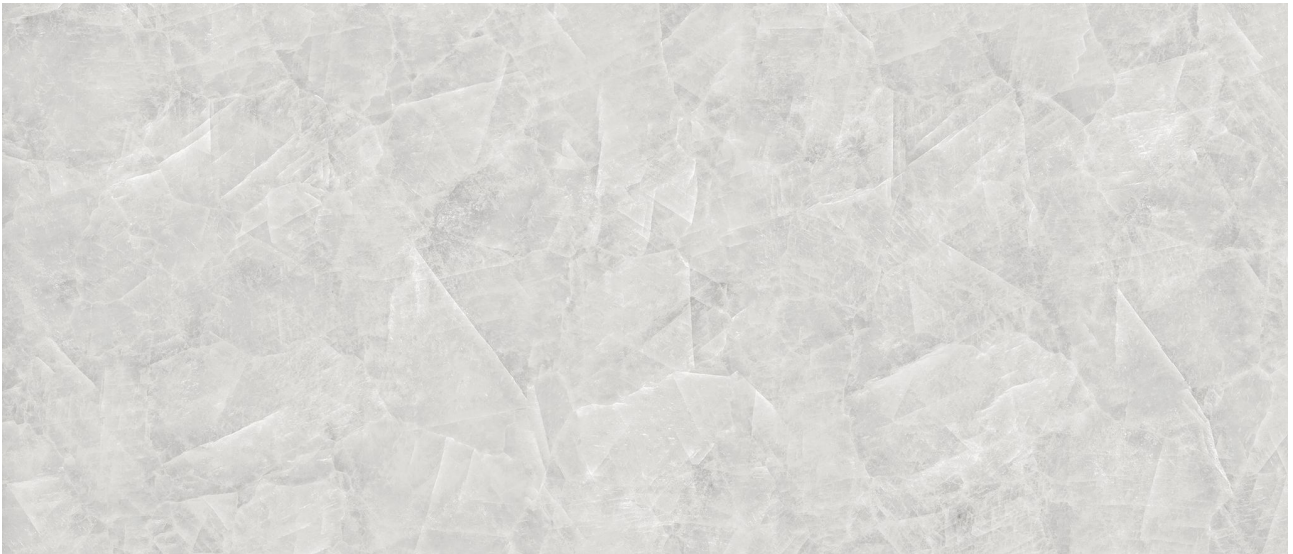

ALITA TILE
NOBODY TREATS YA LIKE ALITA

PRODUCT

ROYAL STONEWORKS 48X110 CRYSTAL LUXE POLISHED

Tile | 48"x110" | Sintered Slab

TECHNICAL DATA

CODE: QUSW-CL-2P
NAME: Royal Stoneworks 48X110 Crystal Luxe Polished
SIZE: 48"x110"
SERIES: Royal Stoneworks
FINISH: Polished
LOOK: Stone Look
EDGE: Rectified
FAMILY: Tile
FROST RESISTANCE: Yes
SHADE VARIATION: V2
SPECIAL ORDER: Special Order
STYLE: Contemporary
SUITABLE FOR: Indoor|Shower
TYPOLOGY: Sintered Slab
TYPE OF PIECE: Field Tile
USE: Floor and Wall