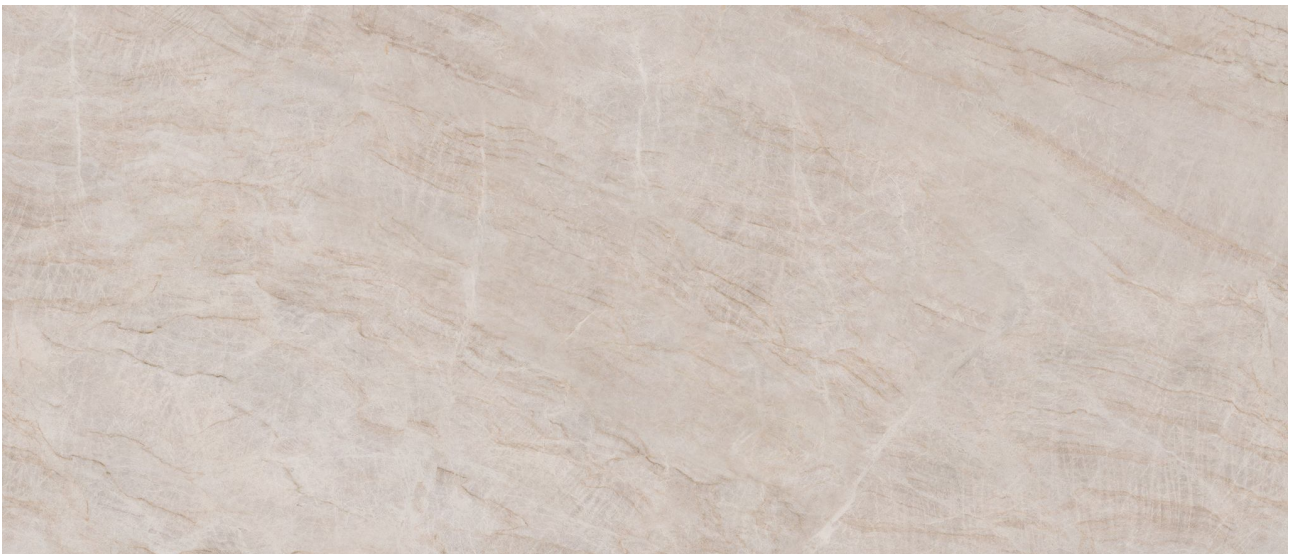

**ALITA TILE**  
NOBODY TREATS YA LIKE ALITA

---

# ROYAL STONWORKS 48X110 TAJ MAHAL CLASSIC HONED

---

Tile | 48"x110" | Sintered Slab

## **TECHNICAL DATA**

CODE: QUSW-TM-2H  
NAME: Royal Stoneworks 48X110 Taj Mahal Classic Honed  
SIZE: 48"x110"  
SERIES: Royal Stoneworks  
FINISH: Honed  
LOOK: Stone Look  
EDGE: Rectified  
FAMILY: Tile  
FROST RESISTANCE: Yes  
SHADE VARIATION: V2  
SPECIAL ORDER: Special Order  
STYLE: Contemporary  
SUITABLE FOR: Indoor|Shower  
TYPOLOGY: Sintered Slab  
TYPE OF PIECE: Field Tile  
USE: Floor and Wall