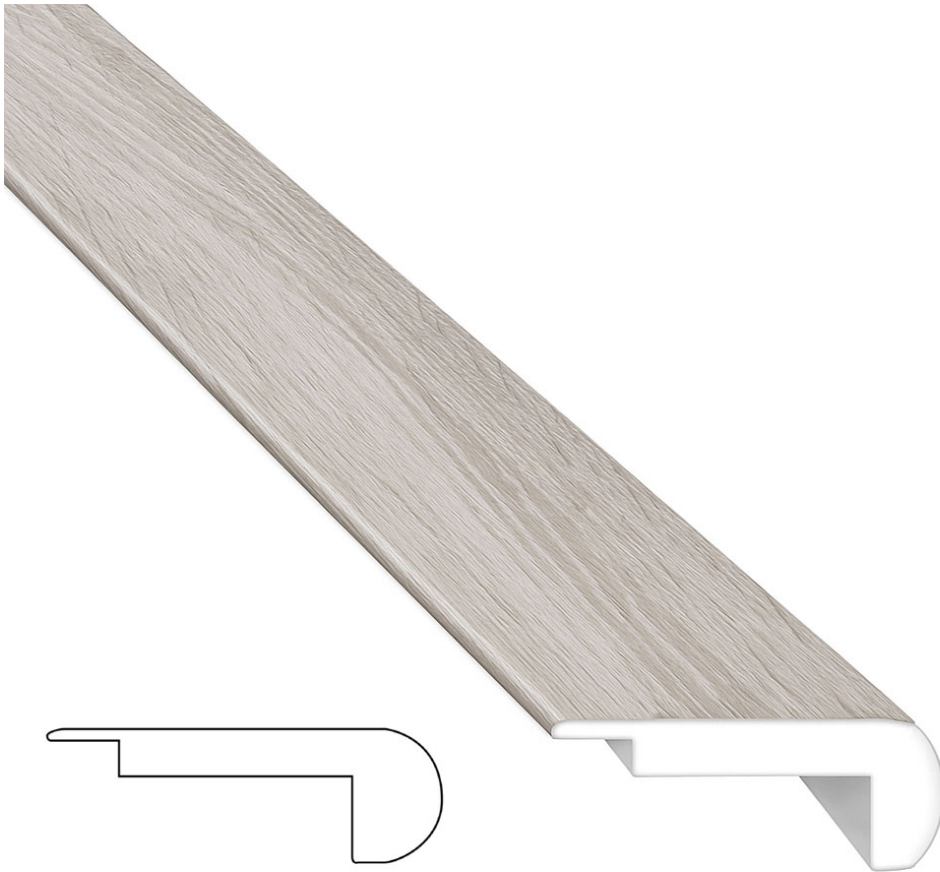

**ALITA TILE**  
NOBODY TREATS YA LIKE ALITA

---

**PRODUCT**  
**STAIRNOSE MOHAGANY**

---

Waterproof Wall and Floor Covering | | Hybrid Composite Rigid Core

**GRAPHIC VARIETY**

## **TECHNICAL DATA**

CODE: QUTM-MA-SN

NAME: Stairnose Mohagany

SERIES: Timber Ridge USA Titanium HD

FINISH: Natural

LOOK: Wood Look

FAMILY: Waterproof Wall and Floor Covering

SALES UNIT: PC

SUITABLE FOR: Indoor

TPOLOGY: Hybrid Composite Rigid Core

TYPE OF PIECE: Transition molding

USE: Floor only

NOTES: This Product Is Hybrid Composite Ridged Core Waterproof Material And Not A Ceramic Tile. Made In The USA