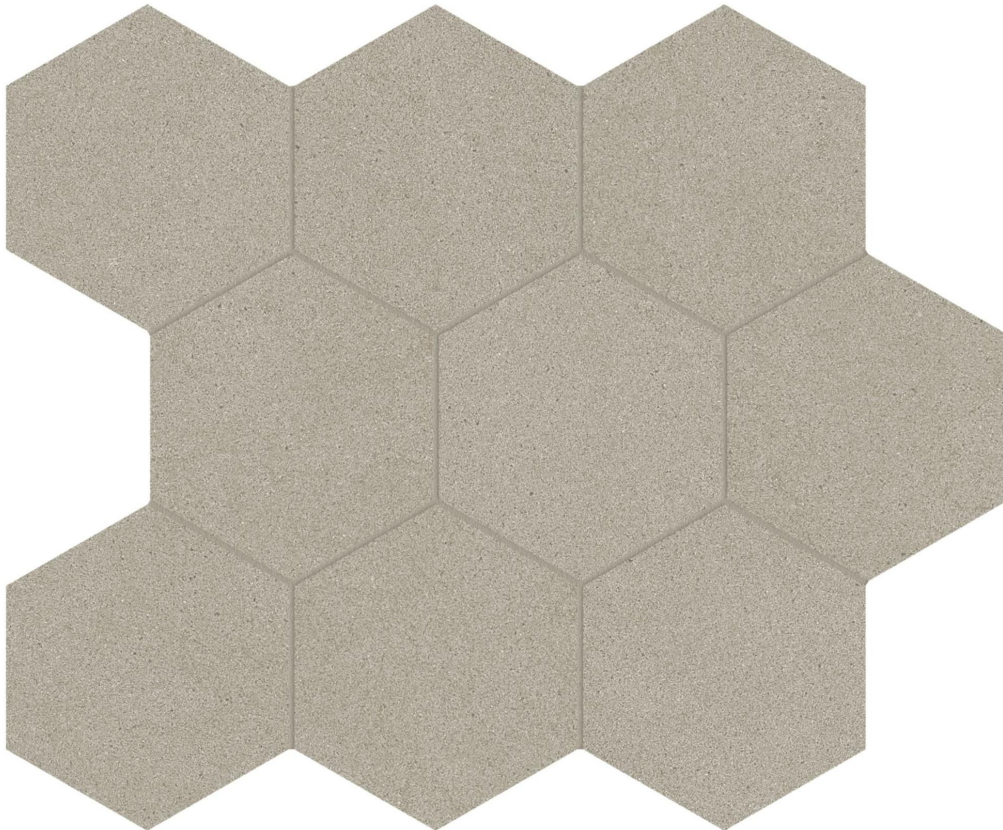

ALITA TILE
NOBODY TREATS YA LIKE ALITA

PRODUCT

SERENA 4\"/>Hex Valley

Tile | 10.5"x12" | Porcelain

TECHNICAL DATA

CODE: AC8510-00300

NAME: Serena 4" Hex Valley

SIZE: 10.5"x12"

SERIES: Serena

FINISH: Organic Matte

LOOK: Stone Look

EDGE: Rectified

FAMILY: Tile

SPECIAL ORDER: Special Order

STYLE: Contemporary

SUITABLE FOR: Indoor| Outdoor

TYPOLOGY: Porcelain

TYPE OF PIECE: Mosaic

USE: Floor and Wall

NOTES: This product is special order and cannot be cancelled, returned, or refunded.

PACKING

Size	Product type	BOX			PALLET		
		pcs	sqft	lb	boxes	sqft	lb
10.5"x12"	Mosaic	10	7.86		45		