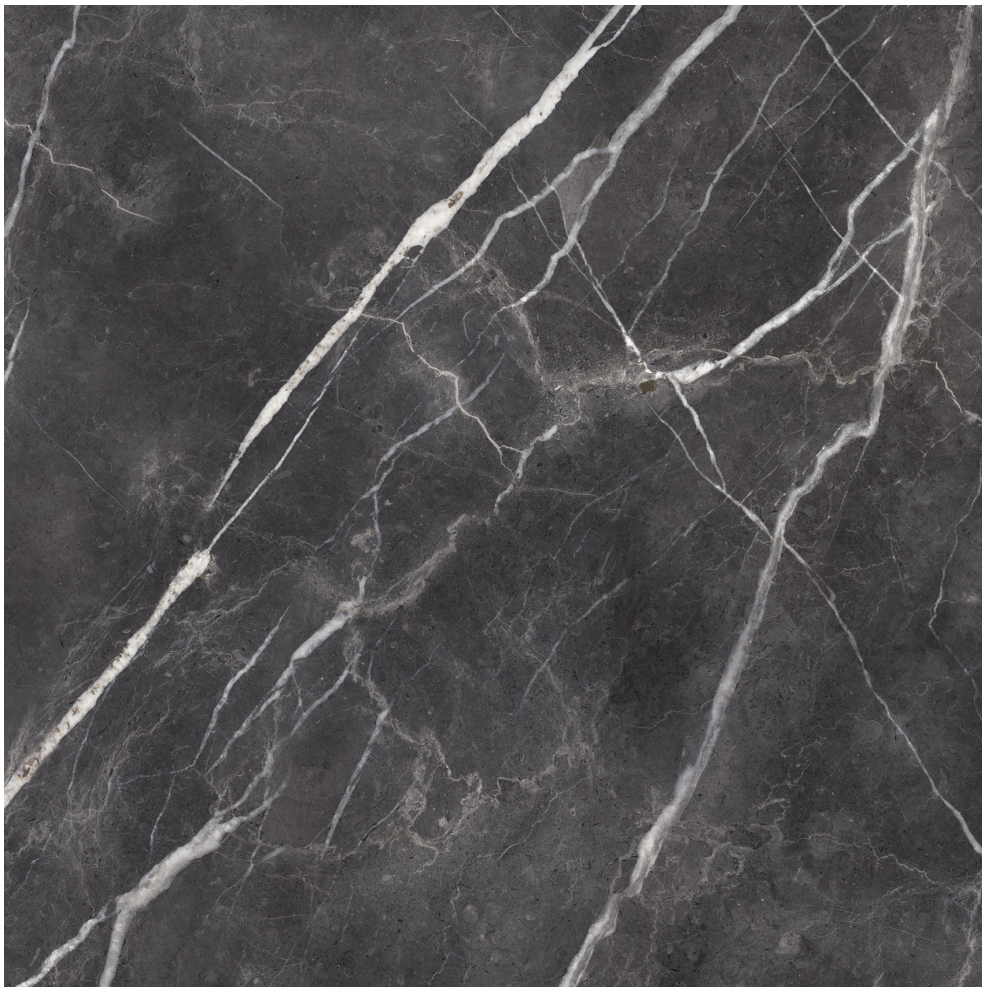

**ALITA TILE**  
NOBODY TREATS YA LIKE ALITA

---

**PRODUCT**

**ROYAL STONEWORKS 48X48 TUSCAN FORGE VEIN  
POLISHED**

---

Tile | 48"x48" | Porcelain

## **TECHNICAL DATA**

CODE: QUSW-TF-3P  
NAME: Royal Stoneworks 48X48 Tuscan Forge Vein Polished  
SIZE: 48"x48"  
SERIES: Royal Stoneworks  
FINISH: Polished  
LOOK: Stone Look  
EDGE: Rectified  
FAMILY: Tile  
FROST RESISTANCE: Yes  
SHADE VARIATION: V3  
SPECIAL ORDER: Special Order  
STYLE: Contemporary  
SUITABLE FOR: Indoor|Shower  
TYPOLOGY: Porcelain  
TYPE OF PIECE: Field Tile  
USE: Floor and Wall