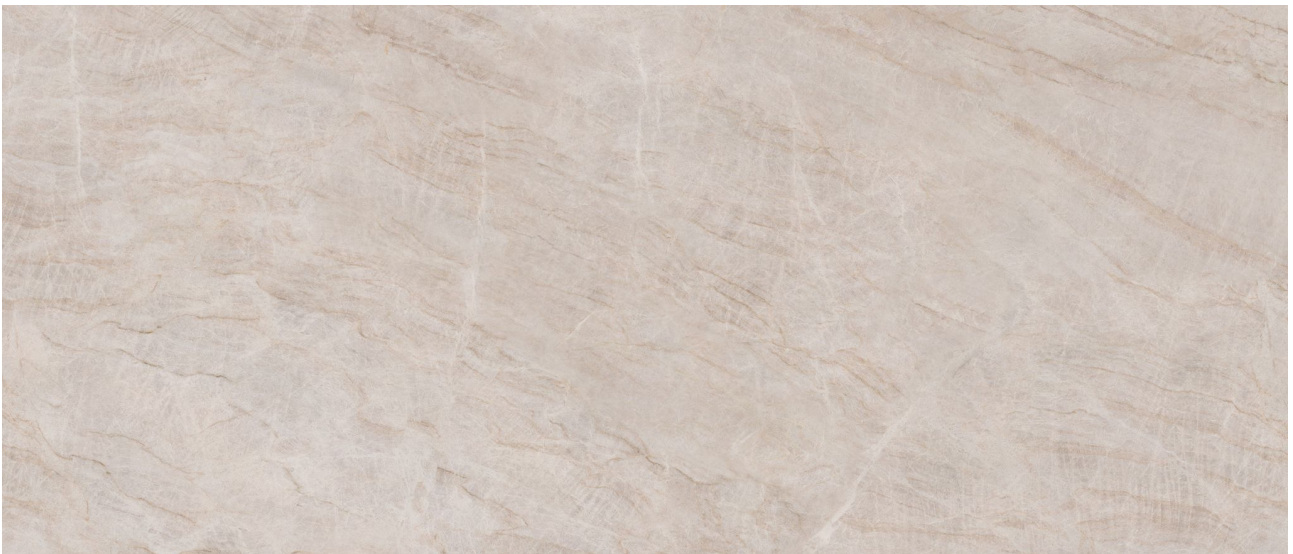

PRODUCT

**ROYAL STONWORKS 48X110 TAJ MAHAL CLASSIC
POLISHED**

Tile | 48"x110" | Sintered Slab

TECHNICAL DATA

CODE: QUSW-TM-2P
NAME: Royal Stoneworks 48X110 Taj Mahal Classic Polished
SIZE: 48"x110"
SERIES: Royal Stoneworks
FINISH: Polished
LOOK: Stone Look
EDGE: Rectified
FAMILY: Tile
FROST RESISTANCE: Yes
SHADE VARIATION: V2
SPECIAL ORDER: Special Order
STYLE: Contemporary
SUITABLE FOR: Indoor|Shower
TYPOLOGY: Sintered Slab
TYPE OF PIECE: Field Tile
USE: Floor and Wall