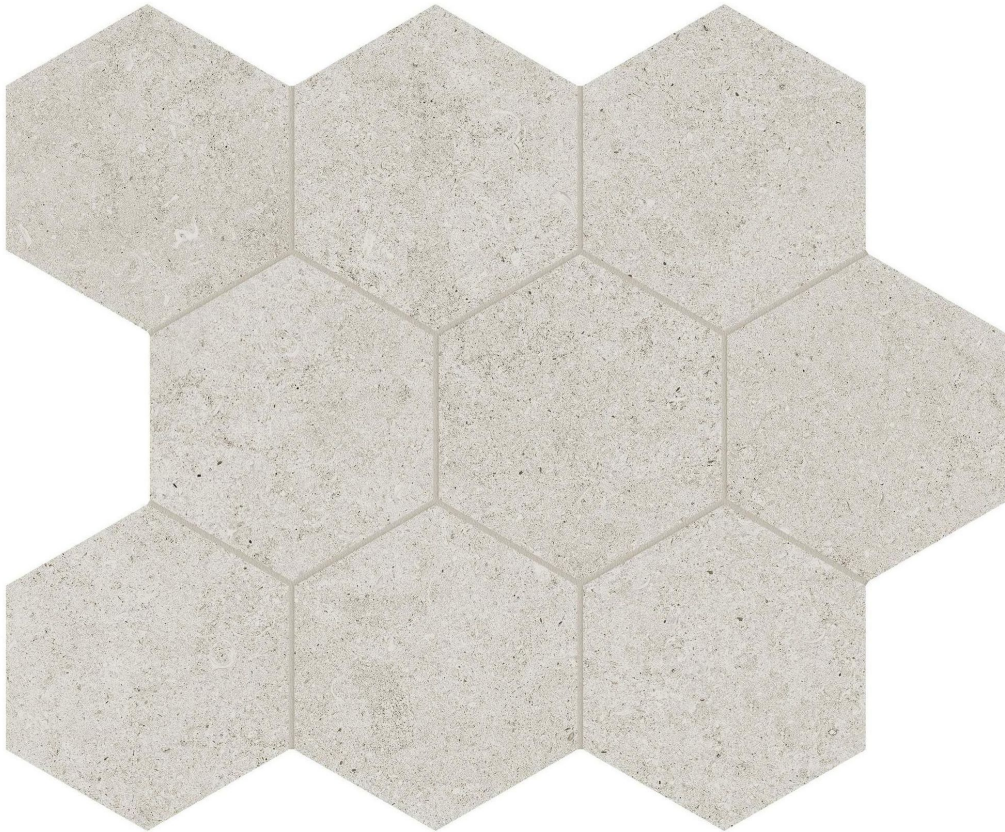

ALITA TILE
NOBODY TREATS YA LIKE ALITA

PRODUCT

LITHOFORM 4\'' HEX CROSSCUT DUNES

Tile | 10.5"x12" | Porcelain

TECHNICAL DATA

CODE: AC8510-00310

NAME: Lithoform 4" Hex Crosscut Dunes

SIZE: 10.5"x12"

SERIES: Lithoform

FINISH: Organic Matte

LOOK: Stone Look

EDGE: Rectified

FAMILY: Tile

SPECIAL ORDER: Special Order

STYLE: Contemporary

SUITABLE FOR: Indoor| Outdoor

TYPOLOGY: Porcelain

TYPE OF PIECE: Mosaic

USE: Floor and Wall

NOTES: This product is special order and cannot be cancelled, returned, or refunded.

PACKING

Size	Product type	BOX			PALLET		
		pcs	sqft	lb	boxes	sqft	lb
10.5"x12"	Mosaic	10	7.86		45		