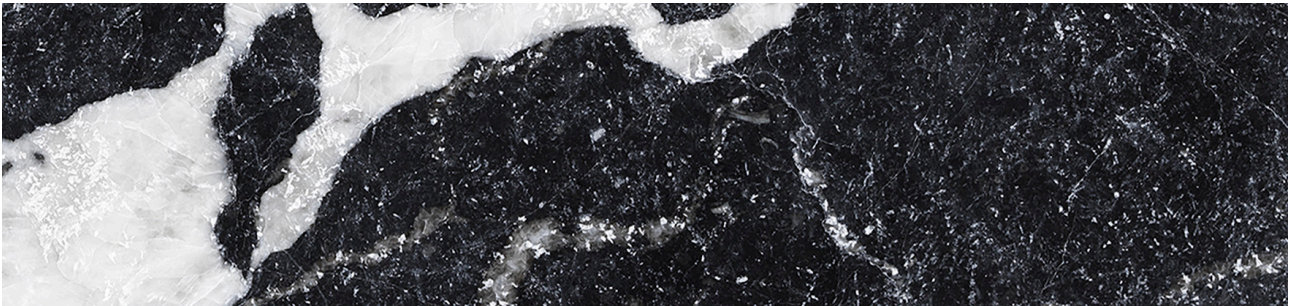

---

**PRODUCT**  
**OBSESSION 2.5X10 NERO**

---

Tile | 2.5"x10" | Glazed Porcelain

**GRAPHIC VARIETY**

**ROOM SCENES**

## TECHNICAL DATA

CODE: QUOB-NE-1  
NAME: Obsession 2.5x10 Nero  
SIZE: 2.5"x10"  
SERIES: Obsession  
FINISH: Matt  
LOOK: Marble Look  
BREAKING STRENGTH (APH):  $\geq 1300$  N  
CHEMICAL RESISTANCE (APH): GA GLA GHA  
DCOF (APH):  $> 0.42$   
STATUS: Coming soon  
FAMILY: Tile  
FROST RESISTANCE: Yes  
MOHS (APH): 6  
PEI: 3  
R VALUE (APH): R9  
BILLING UNIT: SF  
SHADE VARIATION: V1  
STAIN RESISTANCE (APH): 5  
STYLE: Classic  
SUITABLE FOR: Backsplash|Indoor|Shower  
TYPOLOGY: Glazed Porcelain  
THICKNESS (APH): 9 mm  
TYPE OF PIECE: Field Tile  
USE: Floor and Wall  
WATER ABSORPTION (APH):  $\leq 0.5\%$   
NOTES: 1 square metre of graphic variations