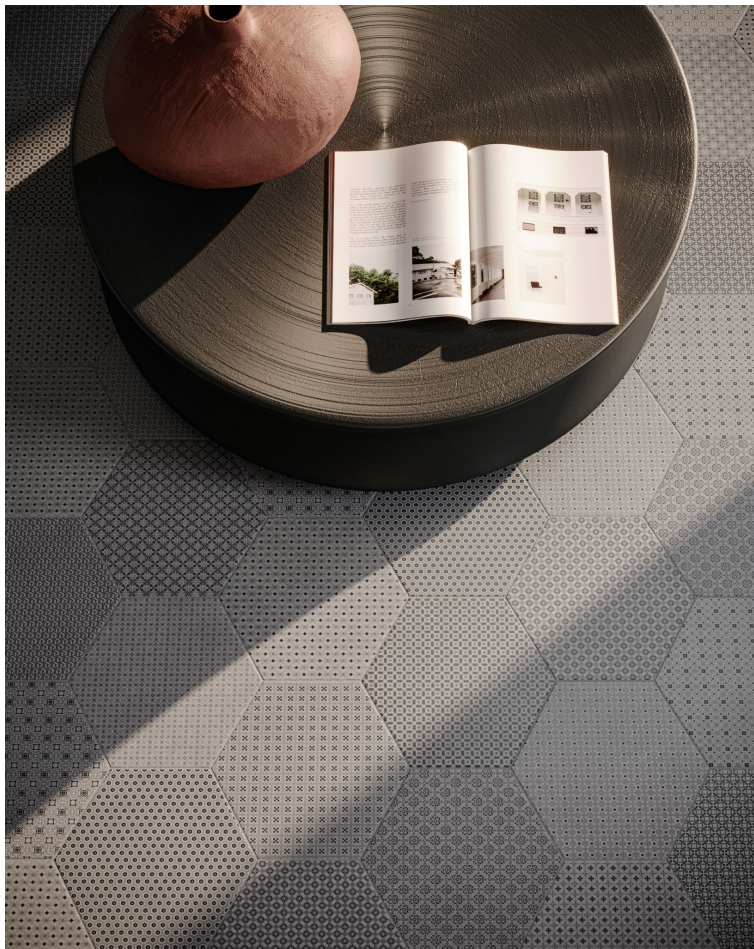

ALITA TILE
NOBODY TREATS YA LIKE ALITA

SERIES TAPESTRI

Multi-Look Mosaics | Stone Look | | Pressed Glazed Porcelain

Modern geometric compositions with sophistication and enduring style.

PRODUCTS

Tapestri 8.5 Cashmere Blend Hexagon
8.5"x10" | Pressed Glazed Porcelain

Tapestri 8.5 Cashmere Hexagon
8.5"x10" | Pressed Glazed Porcelain

Tapestri 8.5 Denim Blend Hexagon
8.5"x10" | Pressed Glazed Porcelain

Tapestri 8.5 Grey Denim Hexagon
8.5"x10" | Pressed Glazed Porcelain