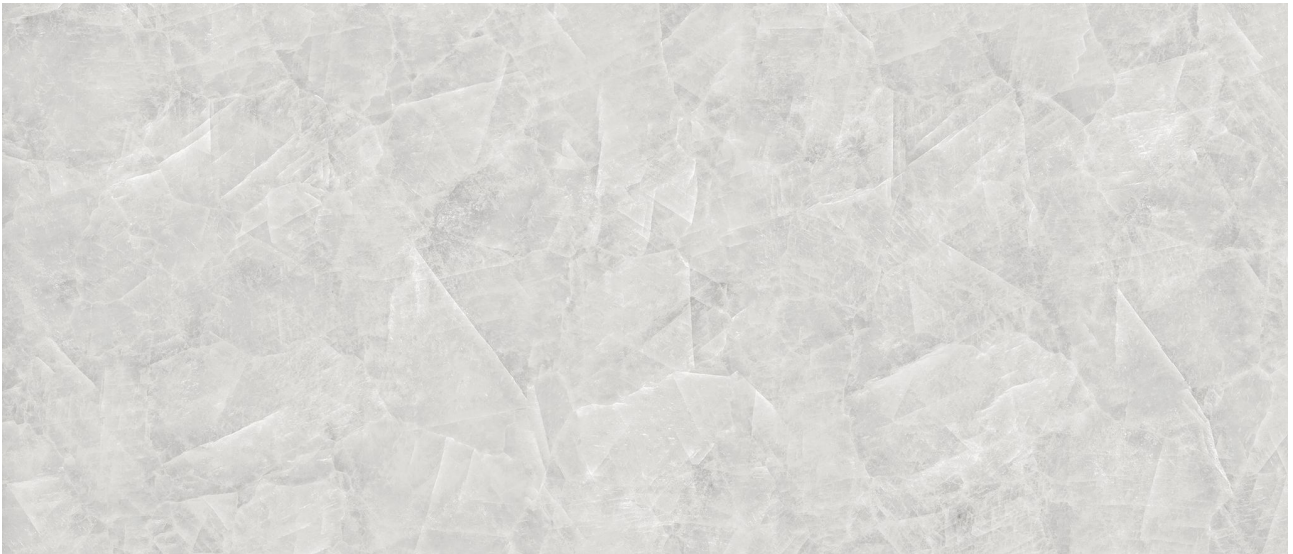

**ALITA TILE**  
NOBODY TREATS YA LIKE ALITA

---

## **TECHNICAL DATA**

CODE: QUSW-CL-2H  
NAME: Royal Stoneworks 48X110 Crystal Luxe Honed  
SIZE: 48"x110"  
SERIES: Royal Stoneworks  
FINISH: Honed  
LOOK: Stone Look  
EDGE: Rectified  
FAMILY: Tile  
FROST RESISTANCE: Yes  
SHADE VARIATION: V2  
SPECIAL ORDER: Special Order  
STYLE: Contemporary  
SUITABLE FOR: Indoor|Shower  
TYPOLOGY: Sintered Slab  
TYPE OF PIECE: Field Tile  
USE: Floor and Wall