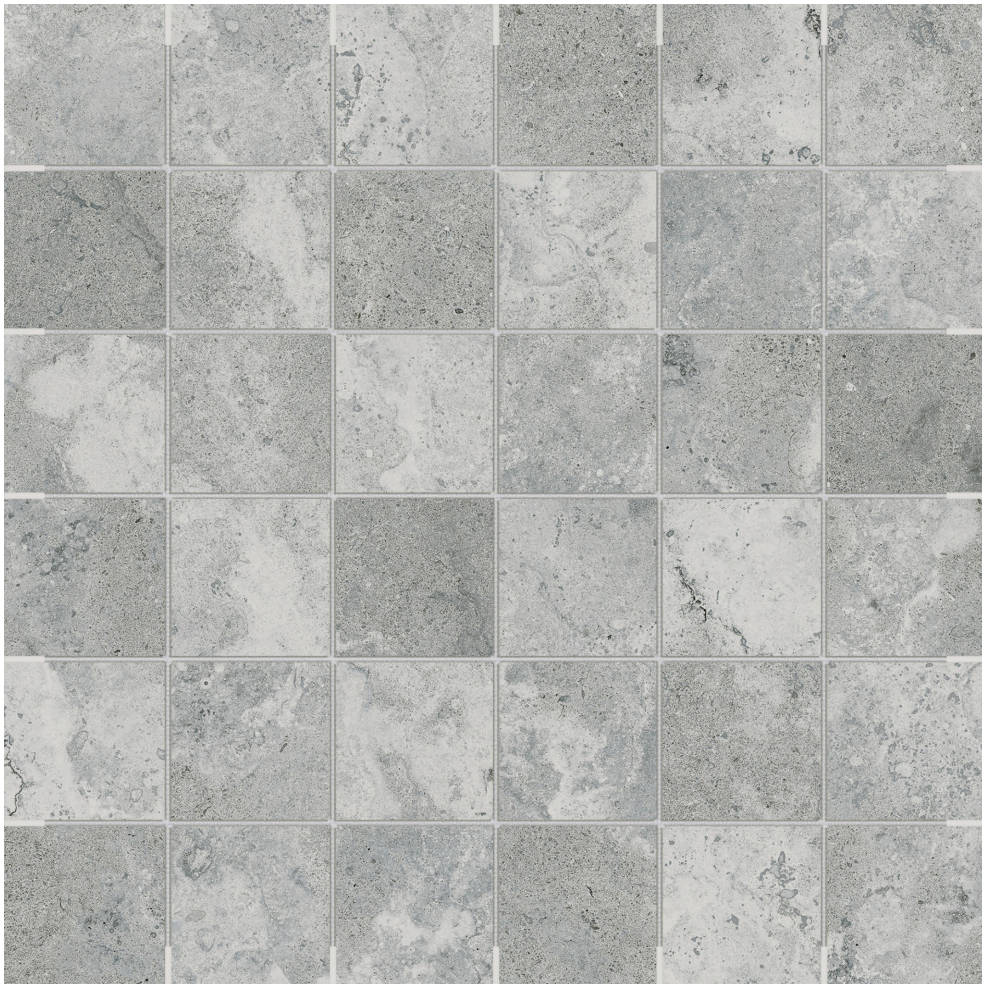

ALITA TILE
NOBODY TREATS YA LIKE ALITA

PRODUCT

VENETA 2X2 ARGENTO

Tile | 12"x12" | Glazed Porcelain

TECHNICAL DATA

CODE: AC4501-02980

NAME: Veneta 2x2 Argento

SIZE: 12"x12"

SERIES: Veneta

FINISH: Matte

LOOK: Stone Look

BREAKING STRENGTH (APH): $\geq 300 \geq 1300$

CHEMICAL RESISTANCE (APH): CLASS A

DCOF (APH): ≥ 0.65

FAMILY: Tile

FROST RESISTANCE: Yes

SHADE VARIATION: V3

SPECIAL ORDER: Special Order

SUITABLE FOR: Indoor| Outdoor

TPOLOGY: Glazed Porcelain

THICKNESS (APH): 8.5mm

TYPE OF PIECE: Mosaic

USE: Floor and Wall

WATER ABSORPTION (APH): $< 0.5\%$