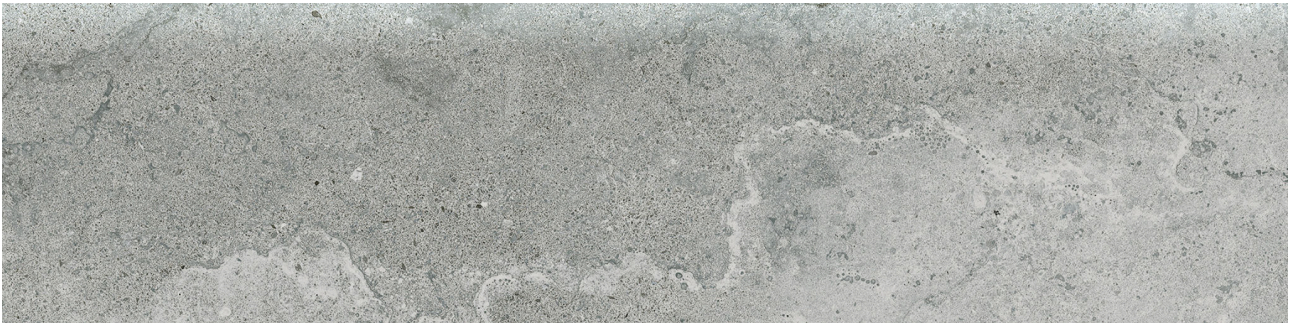

**ALITA TILE**  
NOBODY TREATS YA LIKE ALITA

---

### **VENETA 3X12 ARGENTO BULLNOSE**

---

Tile | 3"x12" | Glazed Porcelain

## TECHNICAL DATA

CODE: AC4502-02560

NAME: Veneta 3x12 Argento Bullnose

SIZE: 3"x12"

SERIES: Veneta

FINISH: Matte

LOOK: Stone Look

BREAKING STRENGTH (APH):  $\geq 300 \geq 1300$