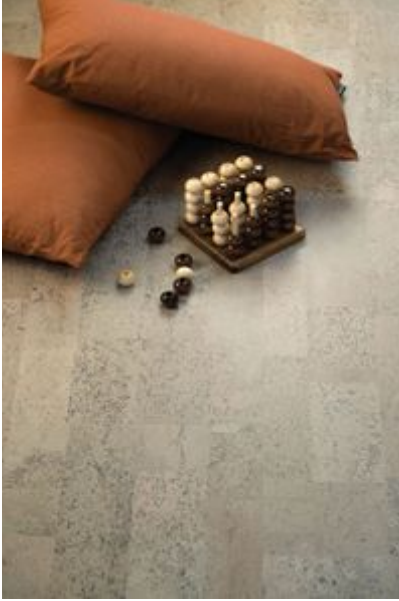

---

**PRODUCT**  
**CORK CLICK COMINO**

---

Waterproof Flooring | 12"x48,6" | HDF

**DETAILS**

**ROOM SCENES**

## **TECHNICAL DATA**

CODE: LCCORK202002  
NAME: Cork Click Comino  
SIZE: 12"x48,6"  
SERIES: True Earth Cork Click  
FINISH: Matt  
LOOK: Wood Look  
CLICK SYSTEM: UNICLIC system  
COMMERCIAL WARRANTY: Class 33  
FAMILY: Waterproof Flooring  
PAD THICKNESS: 1 mm  
PAD TYPE: Cork Underlayment  
RESIDENTIAL WARRANTY: Class 23  
SPECIAL ORDER: Special Order  
STYLE: Contemporary  
SUITABLE FOR: Indoor  
SURFACE TEXTURE: Cork  
TYPOLOGY: HDF  
TYPE OF PIECE: Field Tile  
TOTAL THICKNESS: 1.0 mm  
USE: Floor only  
WEAR LAYER: AC5 Hotcoat® with aluminum oxide  
NOTES: These SKUs are special order and take approximately two weeks to deliver