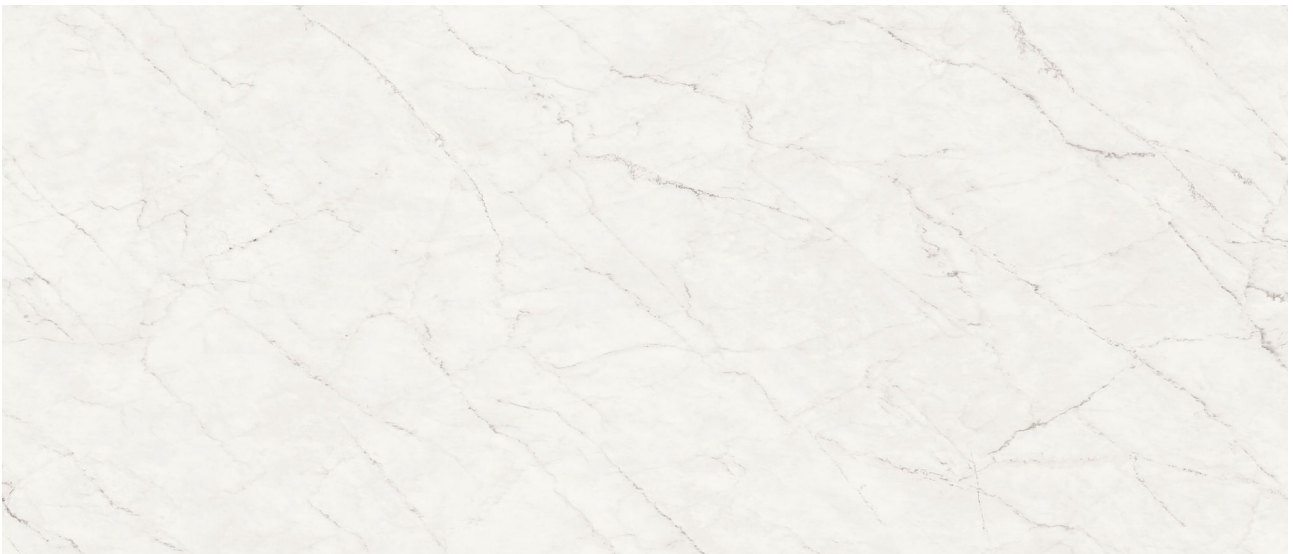

ALITA TILE
NOBODY TREATS YA LIKE ALITA

PRODUCT

**ROYAL STONEWORKS 48X110 CLOUDSTONE WHITE
POLISHED**

Tile | 48"x110" | Sintered Slab

TECHNICAL DATA

CODE: QUSW-CW-2P
NAME: Royal Stoneworks 48X110 Cloudstone White Polished
SIZE: 48"x110"
SERIES: Royal Stoneworks
FINISH: Polished
LOOK: Stone Look
EDGE: Rectified
FAMILY: Tile
FROST RESISTANCE: Yes
SPECIAL ORDER: Special Order
STYLE: Contemporary
SUITABLE FOR: Indoor|Shower
TYPOLOGY: Sintered Slab
TYPE OF PIECE: Field Tile
USE: Floor and Wall