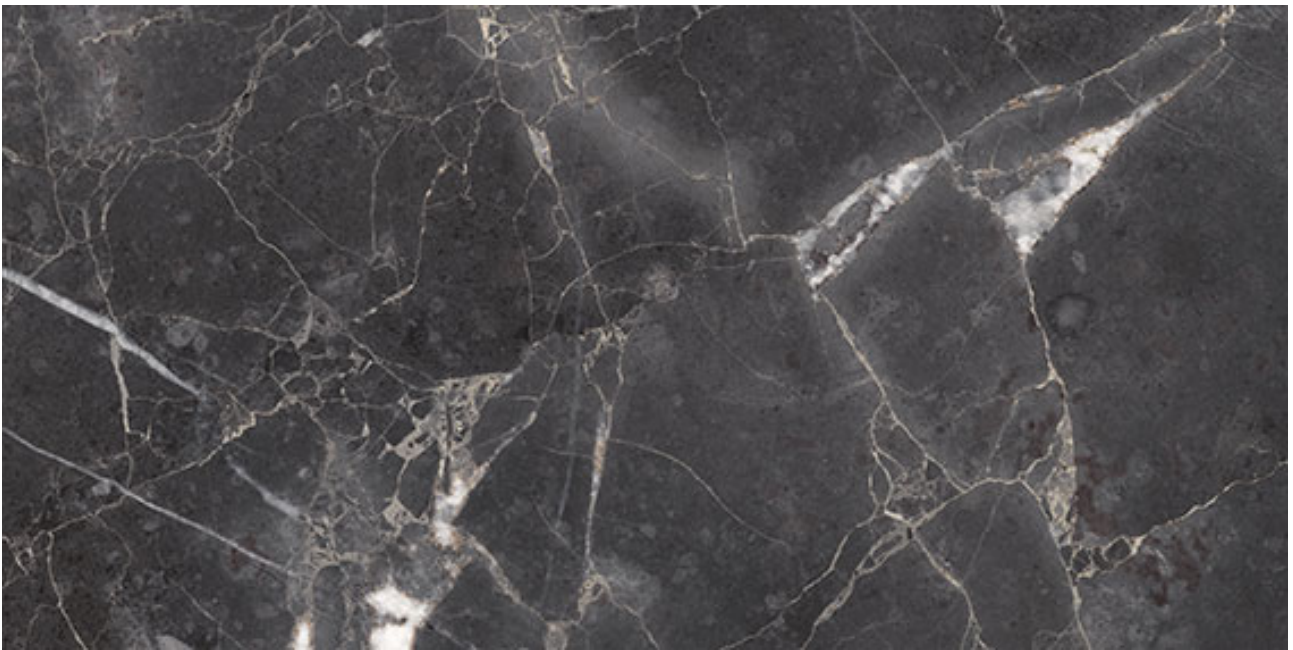

ALITA TILE
NOBODY TREATS YA LIKE ALITA

PRODUCT

**ROYAL STONWORKS 12X24 TUSCAN FORGE VEIN
POLISHED**

Tile | 12"x24" | Porcelain

TECHNICAL DATA

CODE: QUSW-TF-5P
NAME: Royal Stoneworks 12X24 Tuscan Forge Vein Polished
SIZE: 12"x24"
SERIES: Royal Stoneworks
FINISH: Polished
LOOK: Stone Look
EDGE: Rectified
FAMILY: Tile
FROST RESISTANCE: Yes
SHADE VARIATION: V3
SPECIAL ORDER: Special Order
STYLE: Contemporary
SUITABLE FOR: Indoor|Shower
TYPOLOGY: Porcelain
TYPE OF PIECE: Field Tile
USE: Floor and Wall