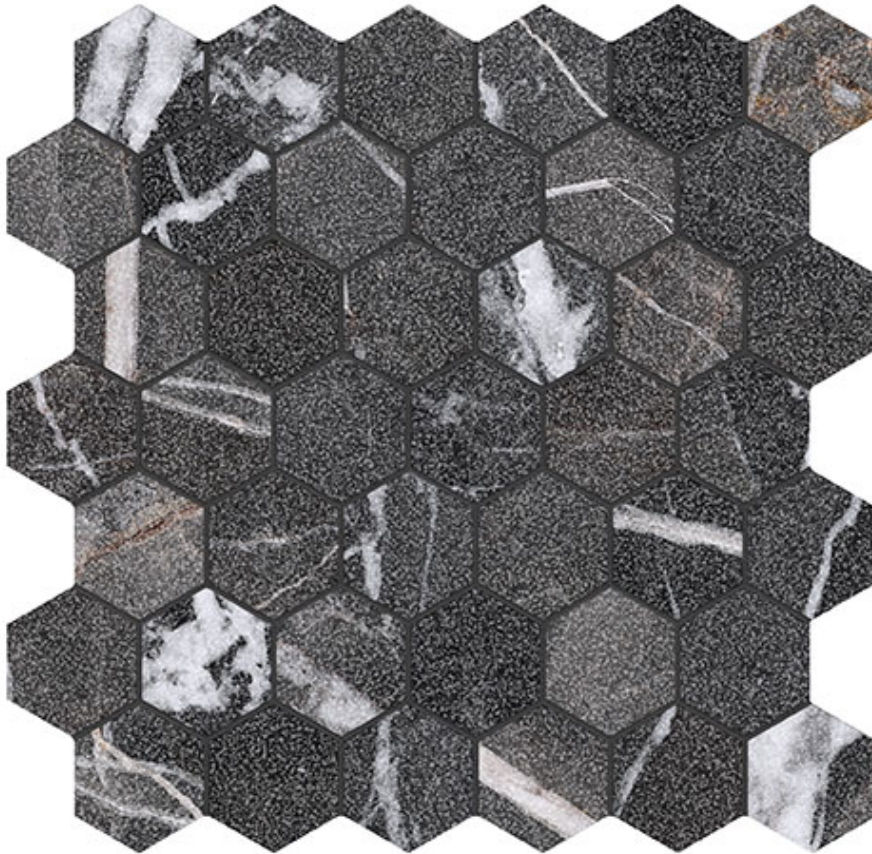

ALITA TILE
NOBODY TREATS YA LIKE ALITA

PRODUCT

ROYAL STONEWORKS 2\" REGAL BLACK VEIN HEX

Tile | 12"x12" | Porcelain

TECHNICAL DATA

CODE: QUSW-RV-HX
NAME: Royal Stoneworks 2" Regal Black Vein Hex
SIZE: 12"x12"
SERIES: Royal Stoneworks
FINISH: Vintage
LOOK: Stone Look
FAMILY: Tile
MOSAIC CHIP SIZE: 2"x2"
SPECIAL ORDER: Special Order
STYLE: Contemporary
SUITABLE FOR: Indoor|Shower
TYPOLOGY: Porcelain
TYPE OF PIECE: Mosaic
USE: Floor and Wall