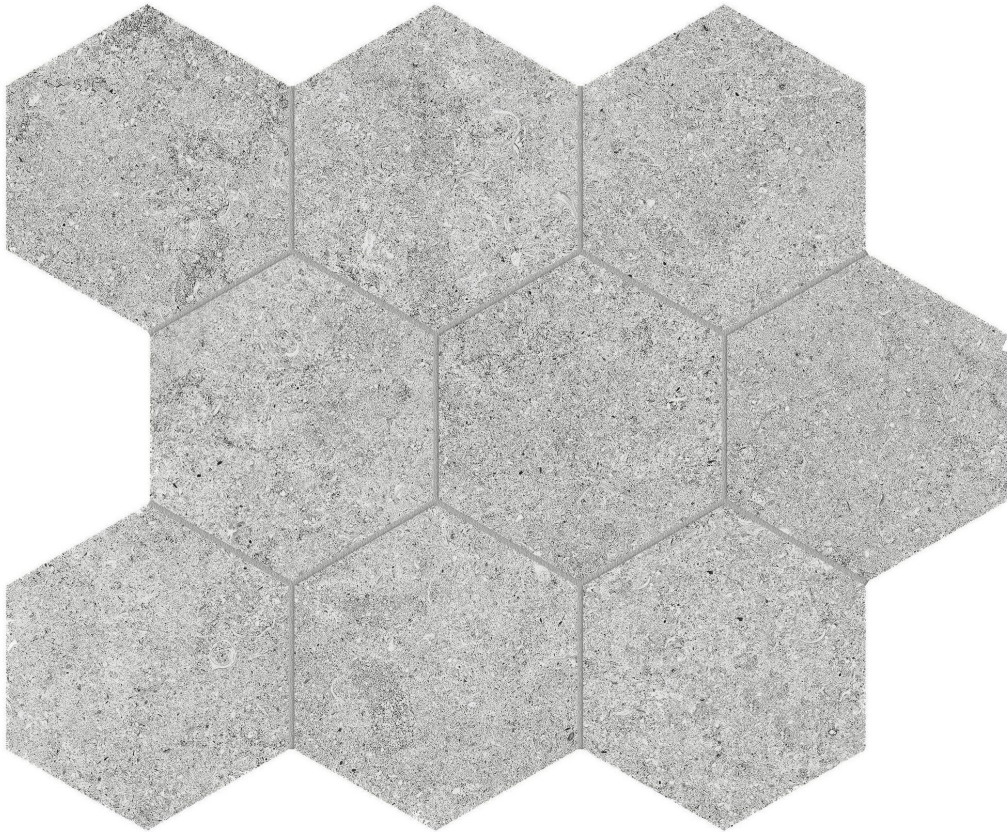

ALITA TILE
NOBODY TREATS YA LIKE ALITA

PRODUCT

LITHOFORM 4\'' HEX CROSSCUT TWILIGHT

Tile | 10.5"x12" | Porcelain

TECHNICAL DATA

CODE: AC8510-00340

NAME: Lithoform 4" Hex Crosscut Twilight

SIZE: 10.5"x12"

SERIES: Lithoform

FINISH: Organic Matte

LOOK: Stone Look

EDGE: Rectified

FAMILY: Tile

SPECIAL ORDER: Special Order

STYLE: Contemporary

SUITABLE FOR: Indoor| Outdoor

TYPOLOGY: Porcelain

TYPE OF PIECE: Mosaic

USE: Floor and Wall

NOTES: This product is special order and cannot be cancelled, returned, or refunded.

PACKING

Size	Product type	BOX			PALLET		
		pcs	sqft	lb	boxes	sqft	lb
10.5"x12"	Mosaic	10	7.86		45		