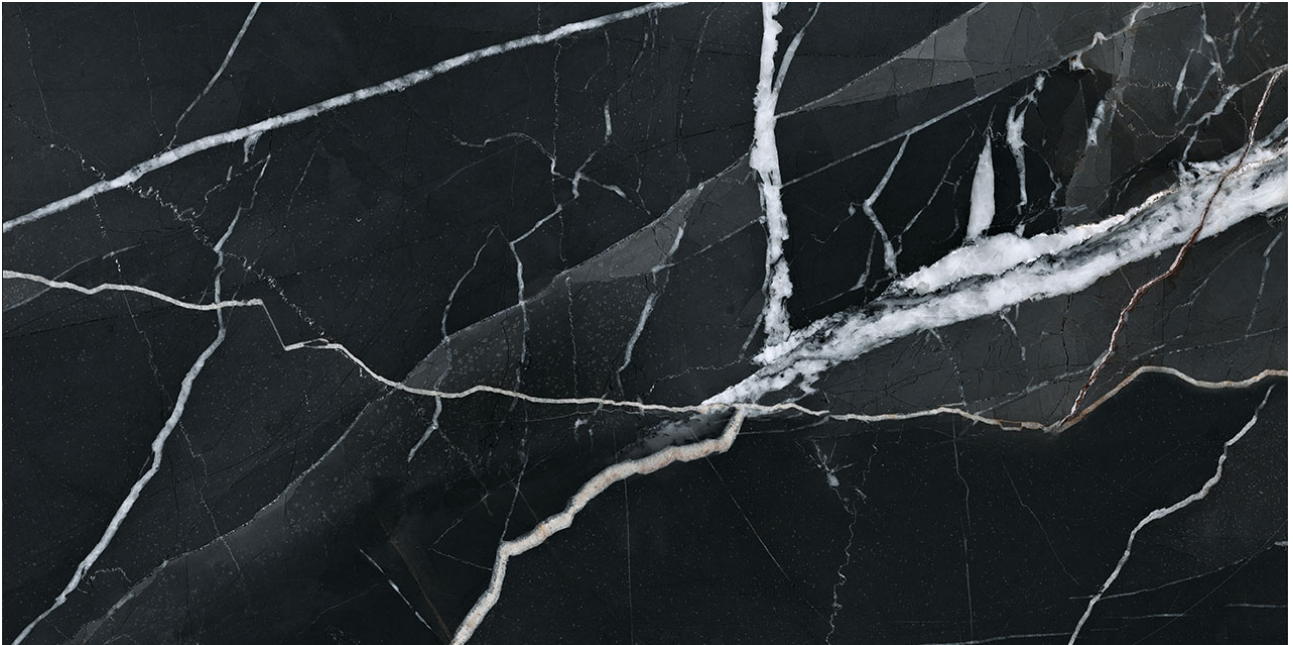

ALITA TILE
NOBODY TREATS YA LIKE ALITA

PRODUCT

ROYAL STONEWORKS 12X24 REGAL BLACK VEIN HONED

Tile | 12"x24" | Porcelain

TECHNICAL DATA

CODE: QUSW-RV-5H
NAME: Royal Stoneworks 12X24 Regal Black Vein Honed
SIZE: 12"x24"
SERIES: Royal Stoneworks
FINISH: Honed
LOOK: Stone Look
EDGE: Rectified
FAMILY: Tile
FROST RESISTANCE: Yes
SPECIAL ORDER: Special Order
STYLE: Contemporary
SUITABLE FOR: Indoor|Shower
TYPOLOGY: Porcelain
TYPE OF PIECE: Field Tile
USE: Floor and Wall