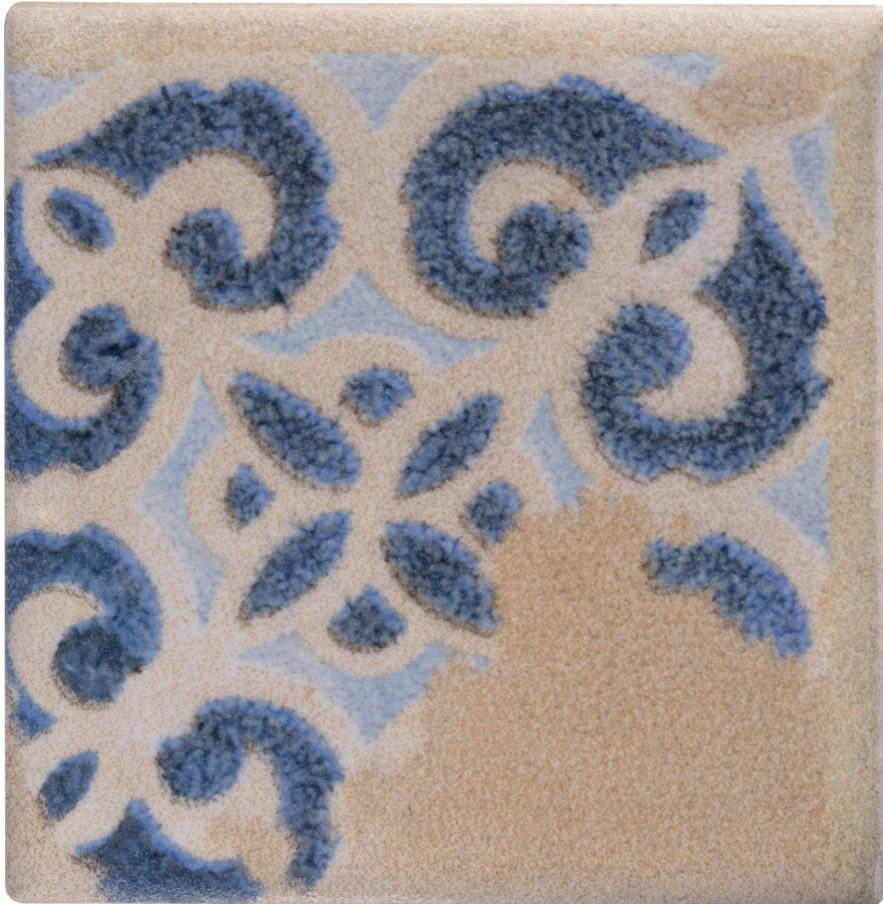

ALITA TILE
NOBODY TREATS YA LIKE ALITA

PRODUCT

TUSCANY 1.5X1.5 TACO BOURTON

Tile | 1.5"x1.5" | Extruded Porcelain

TECHNICAL DATA

CODE: QUTC-BO-TACO

NAME: Tuscany 1.5x1.5 Taco Bourton

SIZE: 1.5"x1.5"

SERIES: Tuscany

FINISH: Matt

LOOK: Terracotta

STATUS: Coming Soon

FAMILY: Tile

FROST RESISTANCE: Yes

PEI: 4

SUITABLE FOR: Indoor| Outdoor| Pool

TYPOLOGY: Extruded Porcelain

TYPE OF PIECE: Field Tile

USE: Floor and Wall

NOTES: Bourton decors can be paired with Dune field tiles for a coordinated look.

PACKING

Size	Product type	BOX			PALLET		
		pcs	sqft	lb	boxes	sqft	lb
1.5"x1.5"	Field Tile	120			112		