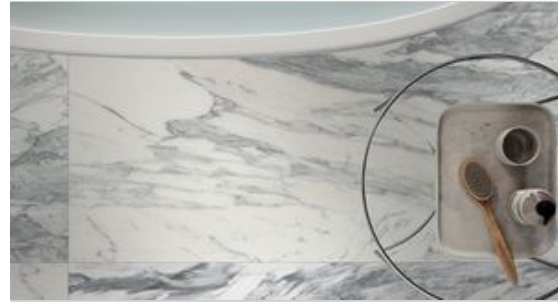

ALITA TILE
NOBODY TREATS YA LIKE ALITA

PRODUCT

**ROYAL STONEWORKS 24X48 REGAL WHITE VEIN
POLISHED**

Tile | 24"x48" | Porcelain

ROOM SCENES

TECHNICAL DATA

CODE: QUSW-RW-6P
NAME: Royal Stoneworks 24X48 Regal White Vein Polished
SIZE: 24"x48"
SERIES: Royal Stoneworks
FINISH: Polished
LOOK: Stone Look
EDGE: Rectified
FAMILY: Tile
FROST RESISTANCE: Yes
SHADE VARIATION: V3
SPECIAL ORDER: Special Order
STYLE: Contemporary
SUITABLE FOR: Indoor|Shower
TYPOLOGY: Porcelain
TYPE OF PIECE: Field Tile
USE: Floor and Wall