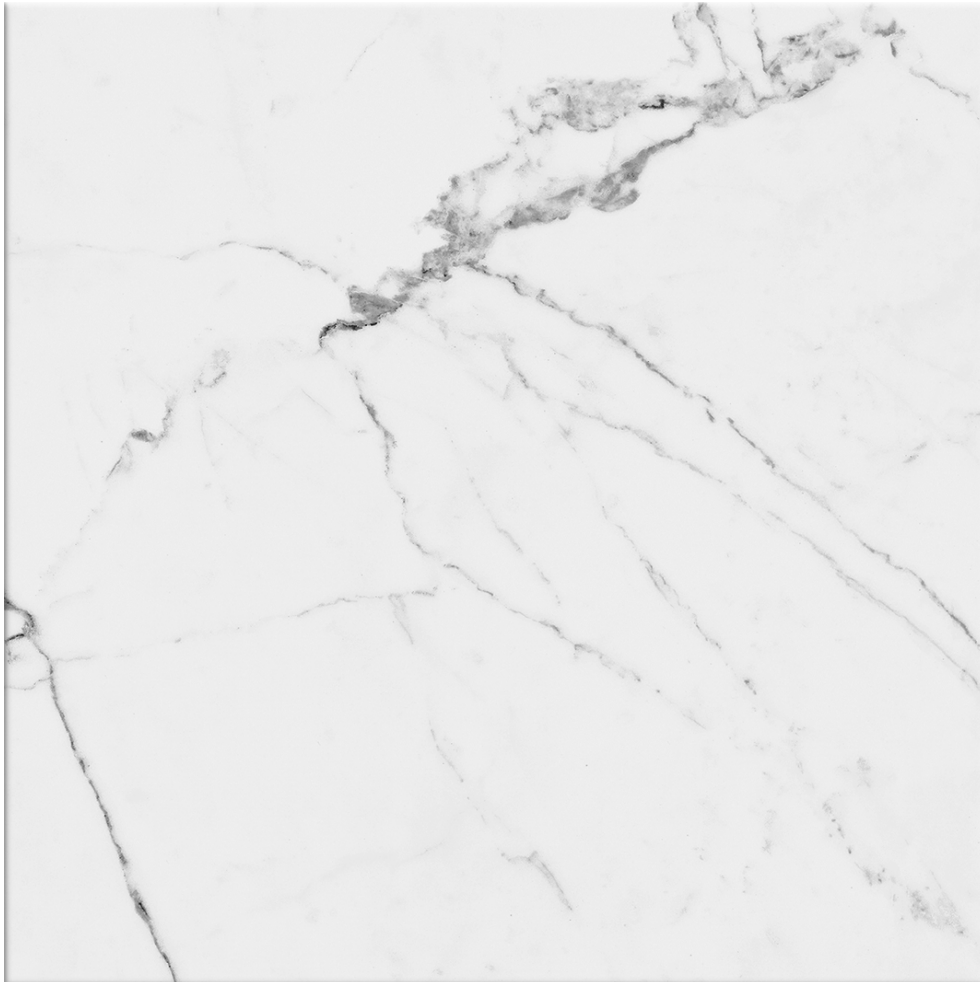

ALITA TILE
NOBODY TREATS YA LIKE ALITA

PRODUCT
OBSESSION 10X10 STATUARIO

Tile | 10"x10" | Glazed Porcelain

ROOM SCENES

TECHNICAL DATA

CODE: QUOB-ST-3
NAME: Obsession 10x10 Statuario
SIZE: 10"x10"
SERIES: Obsession
FINISH: Matt
LOOK: Marble Look
BREAKING STRENGTH (APH): ≥ 1300 N
CHEMICAL RESISTANCE (APH): GA GLA GHA
DCOF (APH): > 0.42
STATUS: Coming soon
FAMILY: Tile
FROST RESISTANCE: Yes
MOHS (APH): 6
PEI: 4
R VALUE (APH): R9
BILLING UNIT: SF
SHADE VARIATION: V1
STAIN RESISTANCE (APH): 5
STYLE: Classic
SUITABLE FOR: Backsplash|Indoor|Shower
TYPOLOGY: Glazed Porcelain
THICKNESS (APH): 9 mm
TYPE OF PIECE: Field Tile
USE: Floor and Wall
WATER ABSORPTION (APH): $\leq 0.5\%$
NOTES: 22 graphic variations