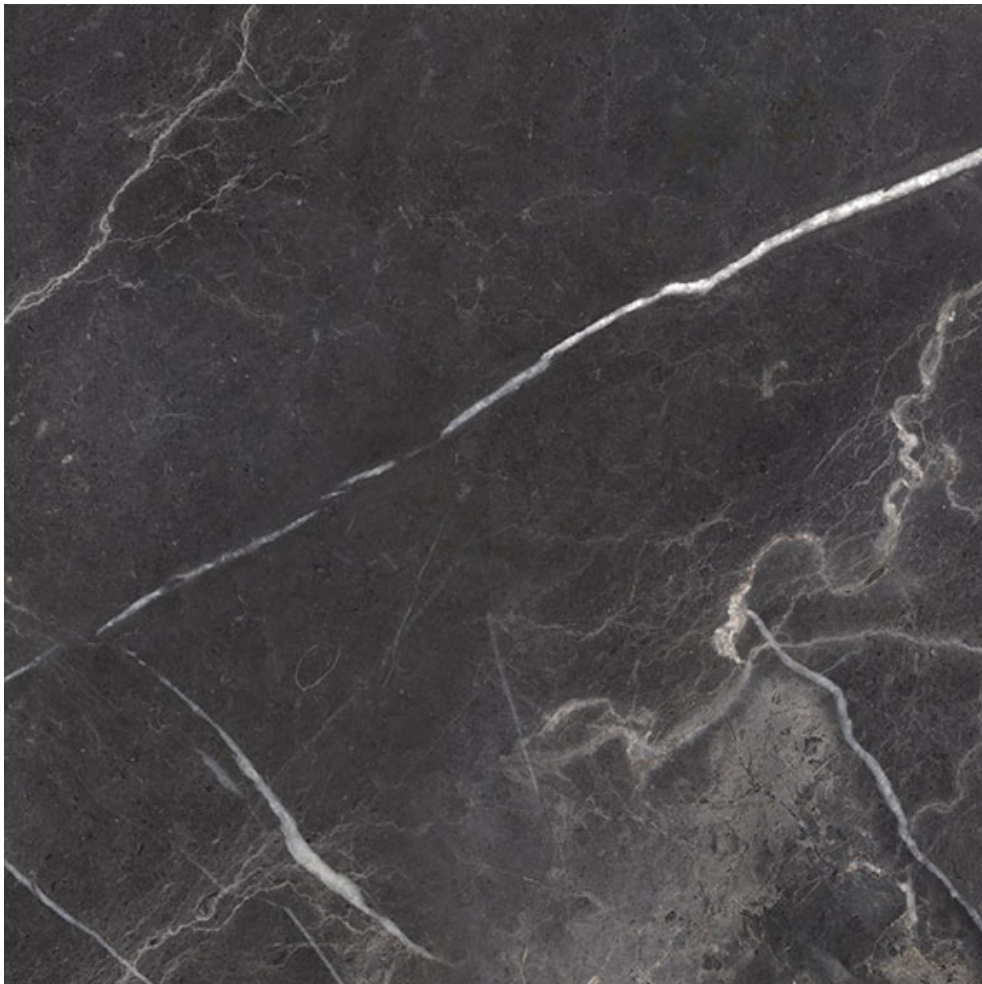

ALITA TILE
NOBODY TREATS YA LIKE ALITA

PRODUCT

ROYAL STONeworks 24X24 TUSCAN FORGE VEIN HONED

Tile | 24"x24" | Porcelain

TECHNICAL DATA

CODE: QUSW-TF-4H
NAME: Royal Stoneworks 24X24 Tuscan Forge Vein Honed
SIZE: 24"x24"
SERIES: Royal Stoneworks
FINISH: Honed
LOOK: Stone Look
EDGE: Rectified
FAMILY: Tile
FROST RESISTANCE: Yes
SHADE VARIATION: V3
SPECIAL ORDER: Special Order
STYLE: Contemporary
SUITABLE FOR: Indoor|Shower
TYPOLOGY: Porcelain
TYPE OF PIECE: Field Tile
USE: Floor and Wall