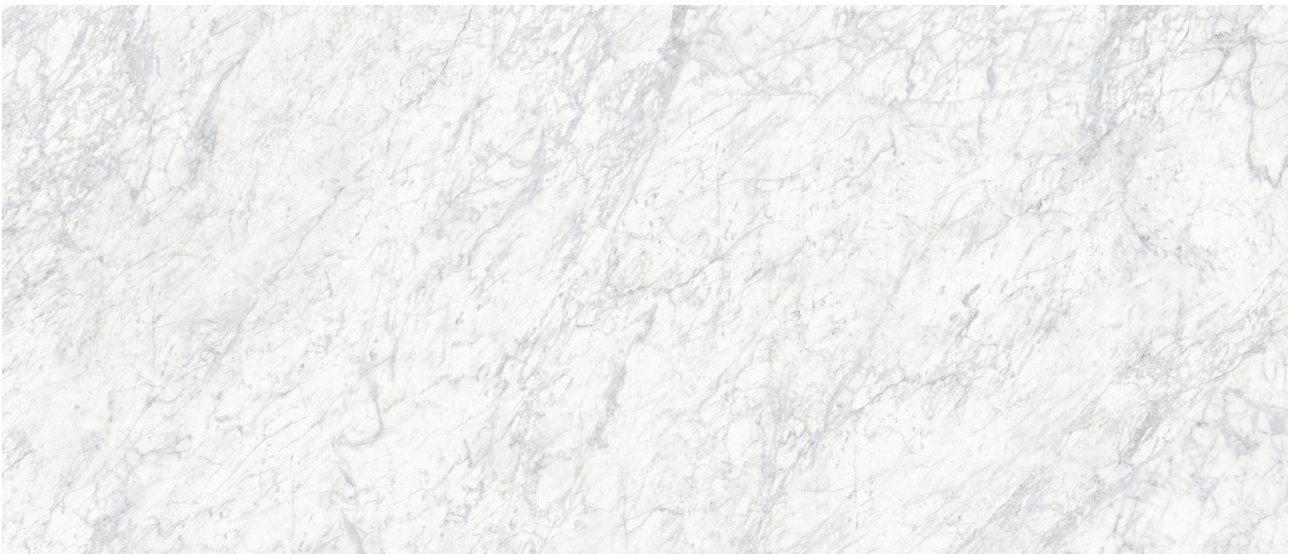

ALITA TILE
NOBODY TREATS YA LIKE ALITA

PRODUCT

ROYAL STONEWORKS 48X110 OLD WORLD BIANCO HONED

Tile | 48"x110" | Sintered Slab

TECHNICAL DATA

CODE: QUSW-OW-2H
NAME: Royal Stoneworks 48X110 Old World Bianco Honed
SIZE: 48"x110"
SERIES: Royal Stoneworks
FINISH: Honed
LOOK: Stone Look
EDGE: Rectified
FAMILY: Tile
FROST RESISTANCE: Yes
SHADE VARIATION: V3
SPECIAL ORDER: Special Order
STYLE: Contemporary
SUITABLE FOR: Indoor|Shower
TYPOLOGY: Sintered Slab
TYPE OF PIECE: Field Tile
USE: Floor and Wall