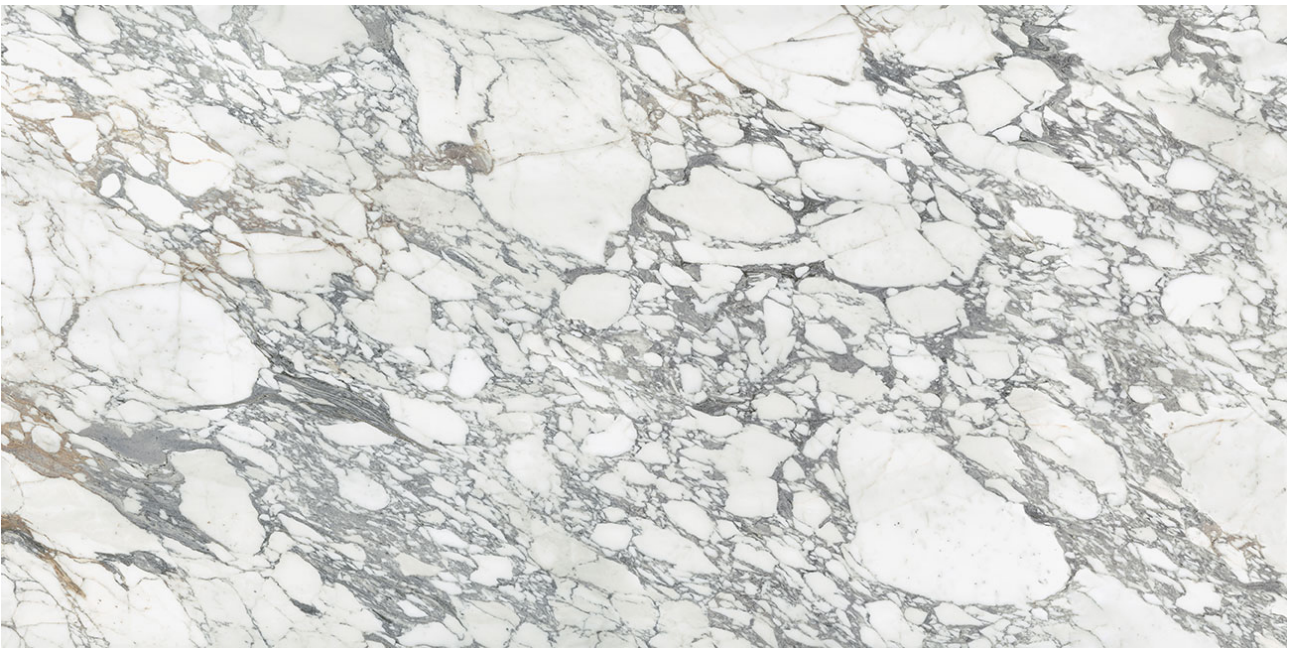

ALITA TILE
NOBODY TREATS YA LIKE ALITA

PRODUCT

ROYAL STONEWORKS 63X126 ITALIAN ARABESCATO HONED

Tile | 63"x126" | Sintered Slab

TECHNICAL DATA

CODE: QUSW-IA-1H
NAME: Royal Stoneworks 63X126 Italian Arabescato Honed
SIZE: 63"x126"
SERIES: Royal Stoneworks
FINISH: Honed
LOOK: Stone Look
EDGE: Rectified
FAMILY: Tile
FROST RESISTANCE: Yes
SHADE VARIATION: V3
SPECIAL ORDER: Special Order
STYLE: Contemporary
SUITABLE FOR: Indoor|Shower
TYPOLOGY: Sintered Slab
TYPE OF PIECE: Field Tile
USE: Floor and Wall