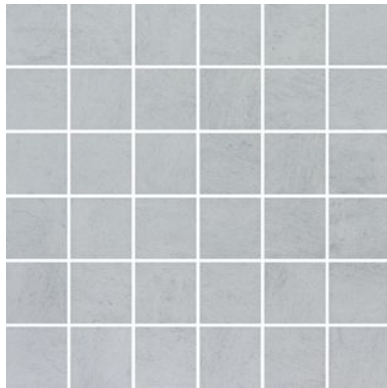

ALITA TILE
NOBODY TREATS YA LIKE ALITA

SERIES
CINQ

Concrete | | Glazed Porcelain | Pressed Glazed Porcelain

Contemporary tiles in a palette of earthy colors.

PRODUCTS

Cinq 13x13 Black
13"x13" | Pressed Glazed Porcelain

Cinq 13x13 Grey
13"x13" | Pressed Glazed Porcelain

Cinq 13x13 White
13"x13" | Pressed Glazed Porcelain

Cinq 2x2 Black
12"x12" | Glazed Porcelain

Cinq 2x2 Grey
12"x12" | Glazed Porcelain

Cinq 2x2 White
12"x12" | Glazed Porcelain