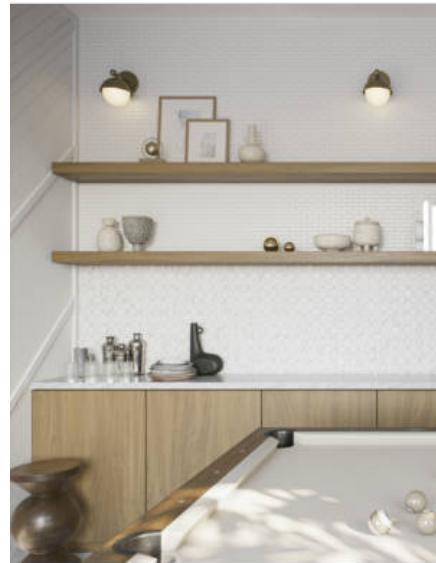

ALITA TILE
NOBODY TREATS YA LIKE ALITA

PRODUCT

1X3 BRICK PORCELAIN MOSAIC

Mosaic and Decorative Tile | 11"x11.38" | Porcelain

DETAILS

ROOM SCENES

TECHNICAL DATA

CODE: RVHA003
NAME: 1x3 Brick Porcelain Mosaic
SIZE: 11"x11.38"
SERIES: Hamptons Collection
FINISH: Gloss
LOOK: Multi-Look Mosaics
FAMILY: Mosaic and Decorative Tile
MOSAIC CHIP SIZE: 1"x3"
BILLING UNIT: SH
SHADE VARIATION: V1
STYLE: Contemporary
SUITABLE FOR: Backsplash|Indoor|Shower
TYPOLOGY: Porcelain
TYPE OF PIECE: Mosaic
USE: Wall only