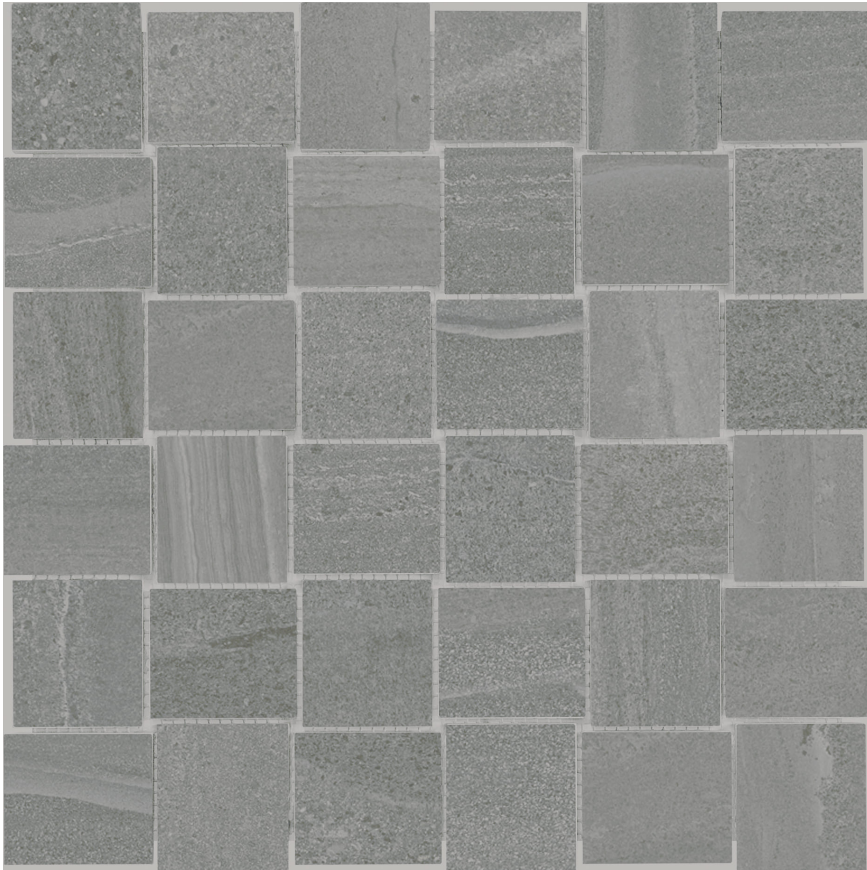

**ALITA TILE**  
NOBODY TREATS YA LIKE ALITA

---

**PRODUCT**  
**DAVENPORT 2X2 MICA**

---

Tile | 12"x12" | Pressed Glazed Porcelain

## **TECHNICAL DATA**

CODE: AC4501-00810  
NAME: Davenport 2x2 Mica  
SIZE: 12"x12"  
SERIES: Davenport  
FINISH: Matte  
LOOK: Stone Look  
BREAKING STRENGTH (APH):  $\geq 350 \geq 1500$   
CHEMICAL RESISTANCE (APH): CLASS B/CLASS A  
DCOF (APH):  $\geq 0.50$   
FAMILY: Tile  
FROST RESISTANCE: Yes  
PEI: 4  
SHADE VARIATION: V3  
SPECIAL ORDER: Special Order  
SUITABLE FOR: Indoor| Outdoor  
TYPOLOGY: Pressed Glazed Porcelain  
THICKNESS (APH): 8.4mm  
TYPE OF PIECE: Mosaic  
USE: Floor and Wall  
WATER ABSORPTION (APH):  $< 0.5\%$   
NOTES: This product is special order and cannot be cancelled, returned, or refunded.