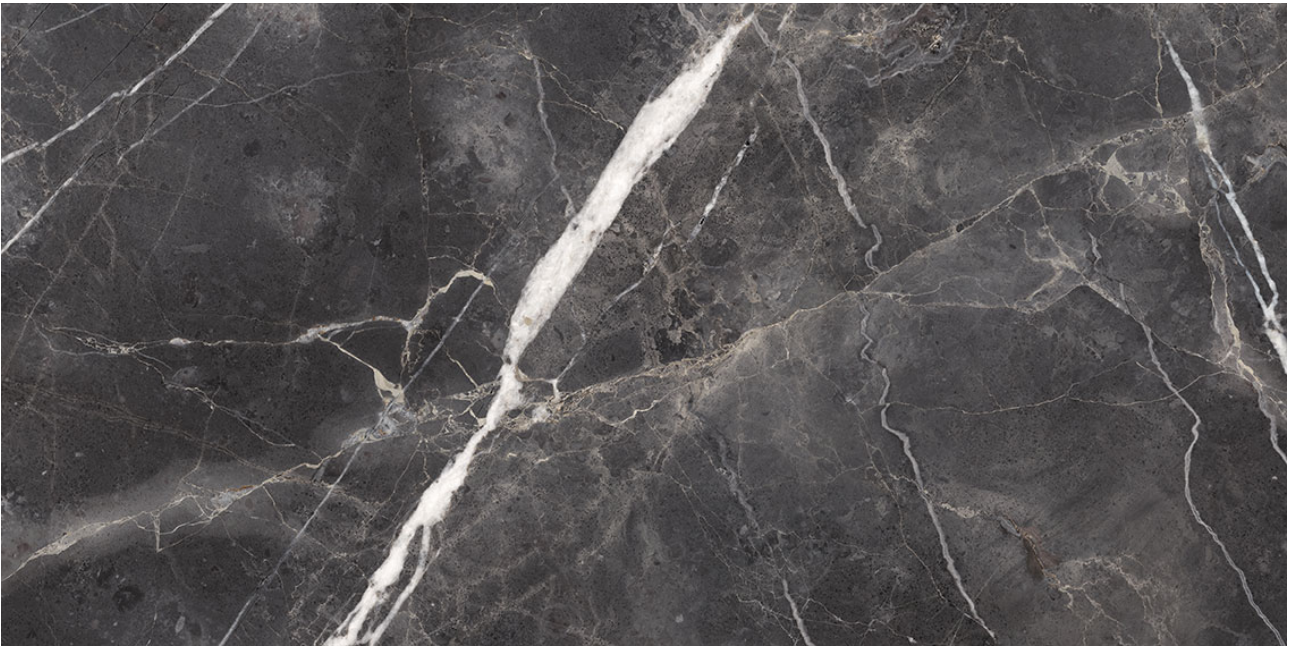

ALITA TILE
NOBODY TREATS YA LIKE ALITA

PRODUCT

**ROYAL STONWORKS 24X48 TUSCAN FORGE VEIN
POLISHED**

Tile | 24"x48" | Porcelain

TECHNICAL DATA

CODE: QUSW-TF-6P
NAME: Royal Stoneworks 24X48 Tuscan Forge Vein Polished
SIZE: 24"x48"
SERIES: Royal Stoneworks
FINISH: Polished
LOOK: Stone Look
EDGE: Rectified
FAMILY: Tile
FROST RESISTANCE: Yes
SHADE VARIATION: V3
SPECIAL ORDER: Special Order
STYLE: Contemporary
SUITABLE FOR: Indoor|Shower
TYPOLOGY: Porcelain
TYPE OF PIECE: Field Tile
USE: Floor and Wall