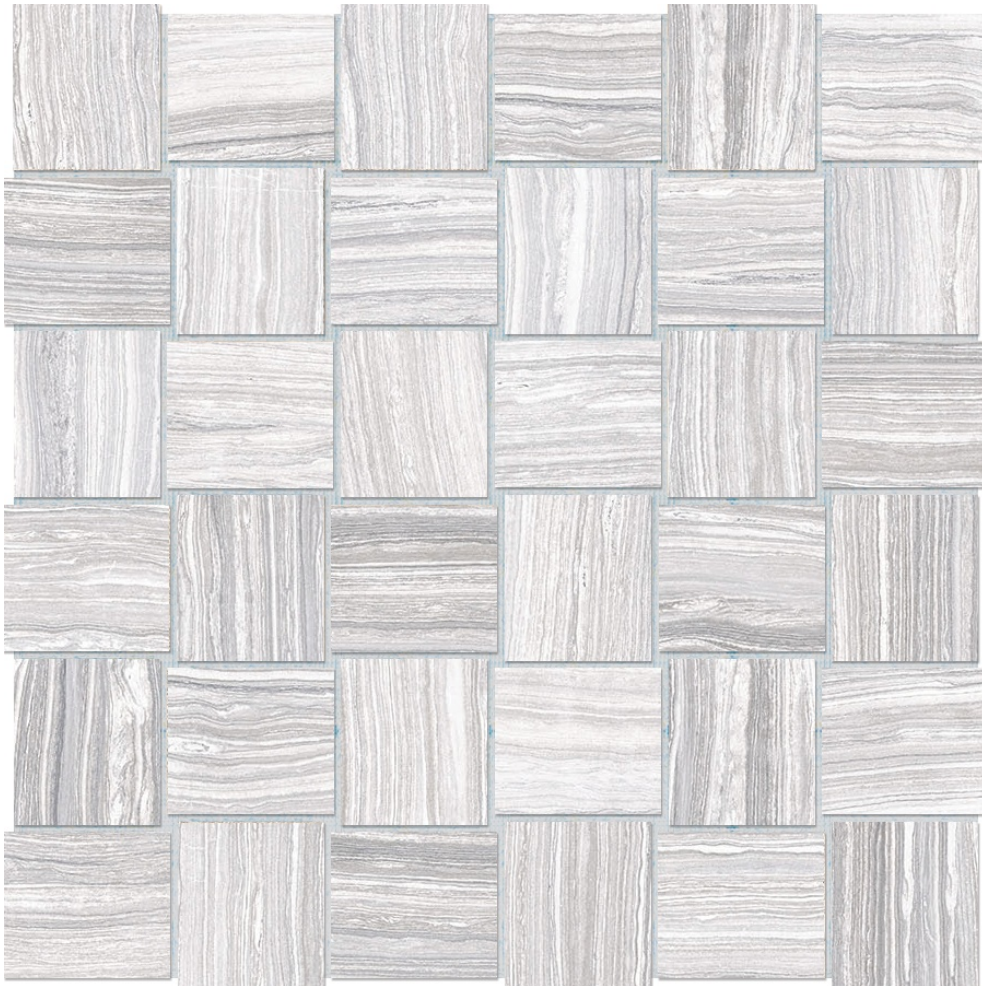

ALITA TILE
NOBODY TREATS YA LIKE ALITA

PRODUCT
2X2 ICE BASKETWEAVE

Tile | 12"x12" | Glazed Porcelain

TECHNICAL DATA

CODE: AC4501-00840

NAME: 2x2 Ice Basketweave

SIZE: 12"x12"

SERIES: Eramosa

FINISH: Matt

LOOK: Marble Look

FAMILY: Tile

FROST RESISTANCE: Yes

MOSAIC CHIP SIZE: Mesh-Mounted

PEI: 4

BILLING UNIT: SF

SPECIAL ORDER: Special Order

STYLE: Contemporary

SUITABLE FOR: Indoor

TPOLOGY: Glazed Porcelain

TYPE OF PIECE: Mosaic

USE: Floor and Wall

NOTES: This product is special order and cannot be cancelled, returned, or refunded.

PACKING

Size	Product type	BOX			PALLET		
		pcs	sqft	lb	boxes	sqft	lb
12"x12"	Mosaic	10	10		48		