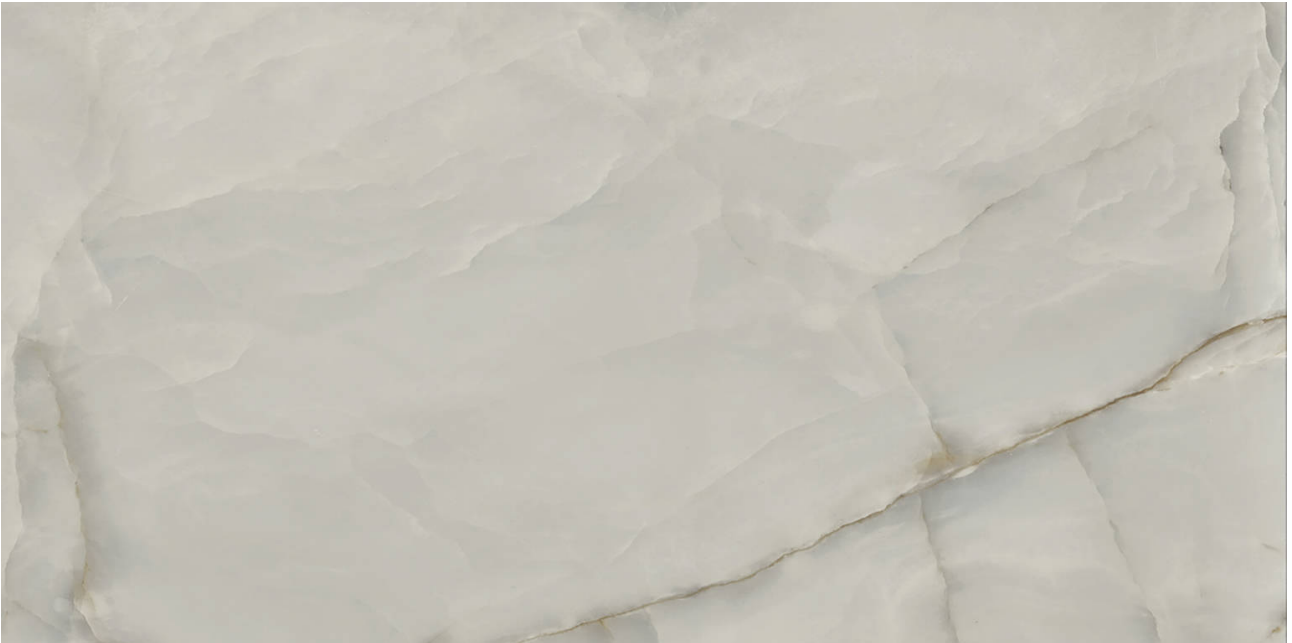

---

**PRODUCT**  
**MAGICAL DARK GREY MATTE 24X48**

---

Tile | 24"x48" | Porcelain

## **TECHNICAL DATA**

CODE: QURO-MA-2MN  
NAME: Magical Dark Grey Matte 24x48  
SIZE: 24"x48"  
SERIES: Romance  
FINISH: Matte  
LOOK: Marble Look  
EDGE: Rectified  
FAMILY: Tile  
FROST RESISTANCE: Yes  
PEI: 4  
BILLING UNIT: SF  
STYLE: Contemporary  
SUITABLE FOR: Indoor  
TYPOLOGY: Porcelain  
TYPE OF PIECE: Field Tile  
USE: Floor and Wall