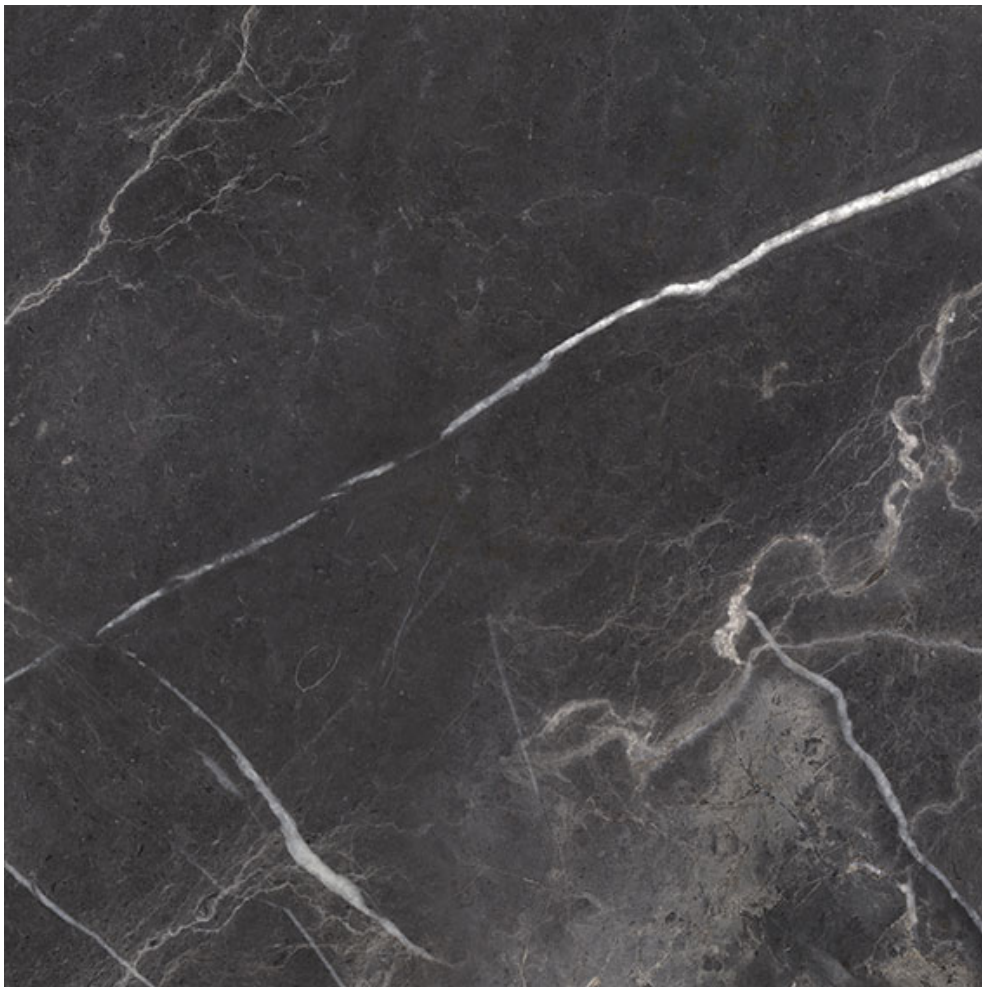

**ALITA TILE**  
NOBODY TREATS YA LIKE ALITA

---

**PRODUCT**

**ROYAL STONWORKS 24X24 TUSCAN FORGE VEIN  
POLISHED**

---

Tile | 24"x24" | Porcelain

## **TECHNICAL DATA**

CODE: QUSW-TF-4P  
NAME: Royal Stoneworks 24X24 Tuscan Forge Vein Polished  
SIZE: 24"x24"  
SERIES: Royal Stoneworks  
FINISH: Polished  
LOOK: Stone Look  
EDGE: Rectified  
FAMILY: Tile  
FROST RESISTANCE: Yes  
SHADE VARIATION: V3  
SPECIAL ORDER: Special Order  
STYLE: Contemporary  
SUITABLE FOR: Indoor|Shower  
TYPOLOGY: Porcelain  
TYPE OF PIECE: Field Tile  
USE: Floor and Wall