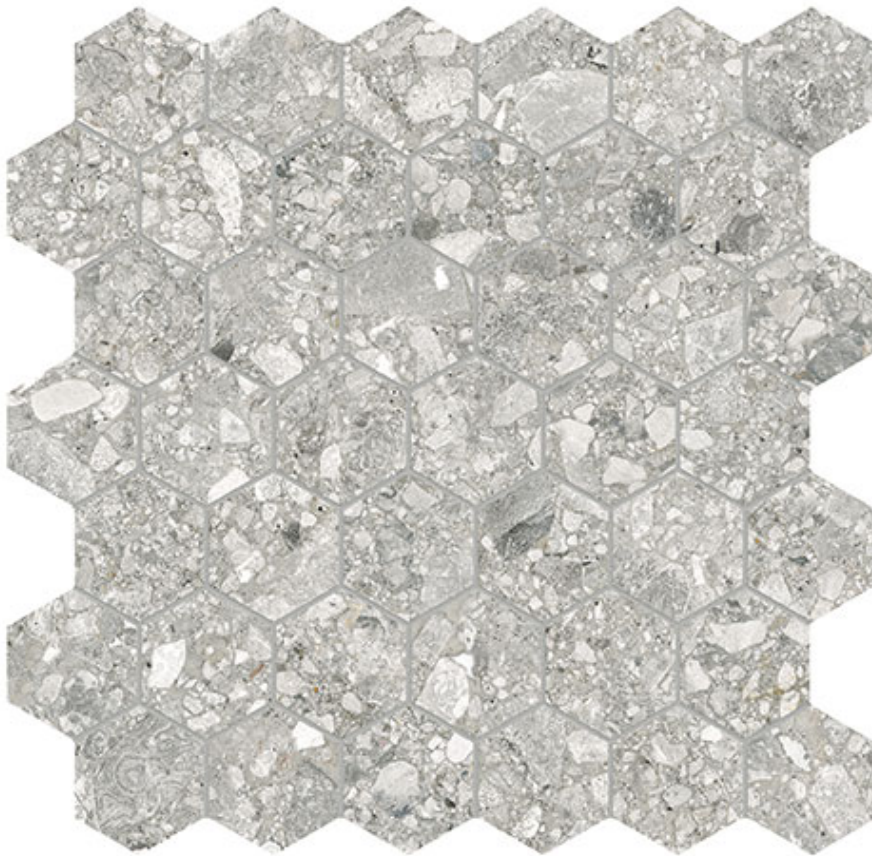

**ALITA TILE**  
NOBODY TREATS YA LIKE ALITA

---

### ROYAL STONWORKS 2\" data-bbox="144 265 857 288"/>

---

Tile | 12"x12" | Porcelain

## TECHNICAL DATA

CODE: QUSW-RF-HX  
NAME: Royal Stoneworks 2" Regal Fossil Vein Hex  
SIZE: 12"x12"  
SERIES: Royal Stoneworks  
FINISH: Matt  
LOOK: Stone Look  
FAMILY: Tile  
MOSAIC CHIP SIZE: 2"x2"  
SHADE VARIATION: V3  
SPECIAL ORDER: Special Order  
STYLE: Contemporary  
SUITABLE FOR: Indoor|Shower  
TYPOLOGY: Porcelain  
TYPE OF PIECE: Mosaic  
USE: Floor and Wall