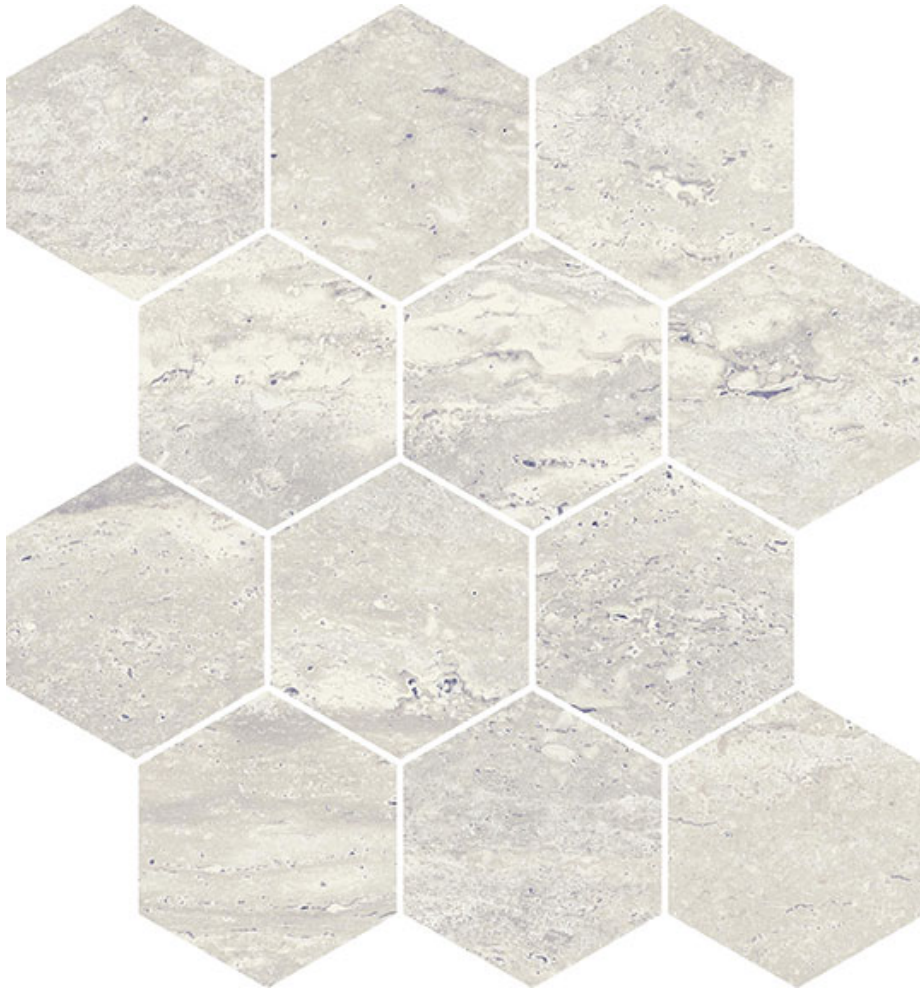

**ALITA TILE**  
NOBODY TREATS YA LIKE ALITA

---

### SATURNIA 3X3 HEX ROMAN MATTE

---

Tile | 9"x11" | Porcelain

**GRAPHIC VARIETY**

**ROOM SCENES**

## **TECHNICAL DATA**

CODE: QUSA-RO-HM  
NAME: Saturnia 3x3 Hex Roman Matte  
SIZE: 9"x11"  
SERIES: Saturnia  
FINISH: Matt  
LOOK: Marble Look  
CHEMICAL RESISTANCE (APH): Not affected  
DCOF (APH):  $\geq 0.42$  Wet  
EDGE: Rectified  
FAMILY: Tile  
FROST RESISTANCE: Yes  
MOSAIC CHIP SIZE: 3"x3"  
STAIN RESISTANCE (APH): Not affected  
STYLE: Contemporary  
TYPOLOGY: Porcelain  
THICKNESS (APH): 8  
TYPE OF PIECE: Mosaic  
USE: Floor and Wall  
NOTES: Proudly made in the USA