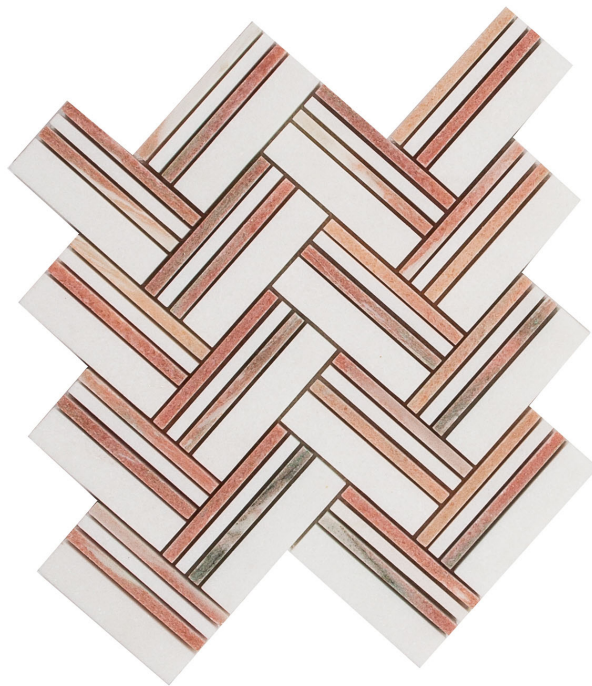

---

**PRODUCT**  
**ROSEY WEAVE MOSAIC**

---

Mosaic and Decorative Tile | 9"x10" | Marble

**DETAILS**

**ROOM SCENES**

## **TECHNICAL DATA**

CODE: RVHA104  
NAME: Rosey Weave Mosaic  
SIZE: 9"x10"  
SERIES: Hamptons Collection  
FINISH: Polished  
LOOK: Multi-Look Mosaics  
FAMILY: Mosaic and Decorative Tile  
BILLING UNIT: SH  
SHADE VARIATION: V4  
STYLE: Contemporary  
SUITABLE FOR: Backsplash,Indoor,Shower  
TYPOLOGY: Marble  
TYPE OF PIECE: Mosaic  
USE: Floor and Wall