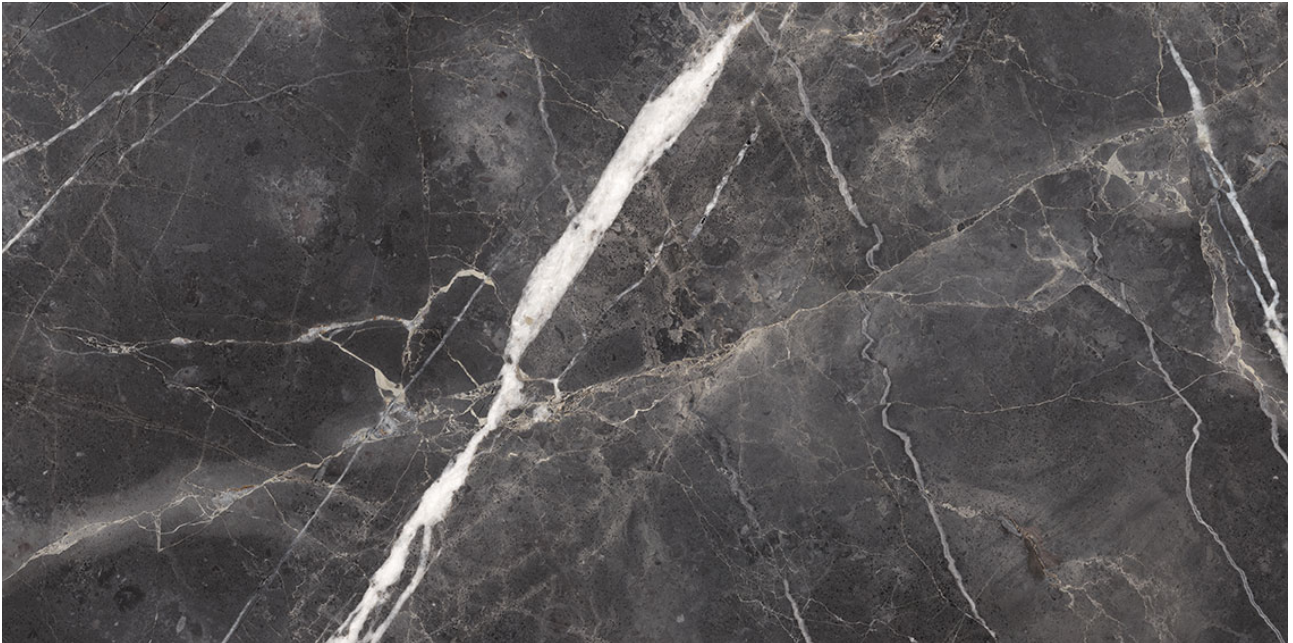

**ALITA TILE**  
NOBODY TREATS YA LIKE ALITA

---

## **TECHNICAL DATA**

CODE: QUSW-TF-6H  
NAME: Royal Stoneworks 24X48 Tuscan Forge Vein Honed  
SIZE: 24"x48"  
SERIES: Royal Stoneworks  
FINISH: Honed  
LOOK: Stone Look  
EDGE: Rectified  
FAMILY: Tile  
FROST RESISTANCE: Yes  
SHADE VARIATION: V3  
SPECIAL ORDER: Special Order  
STYLE: Contemporary  
SUITABLE FOR: Indoor|Shower  
TYPOLOGY: Porcelain  
TYPE OF PIECE: Field Tile  
USE: Floor and Wall