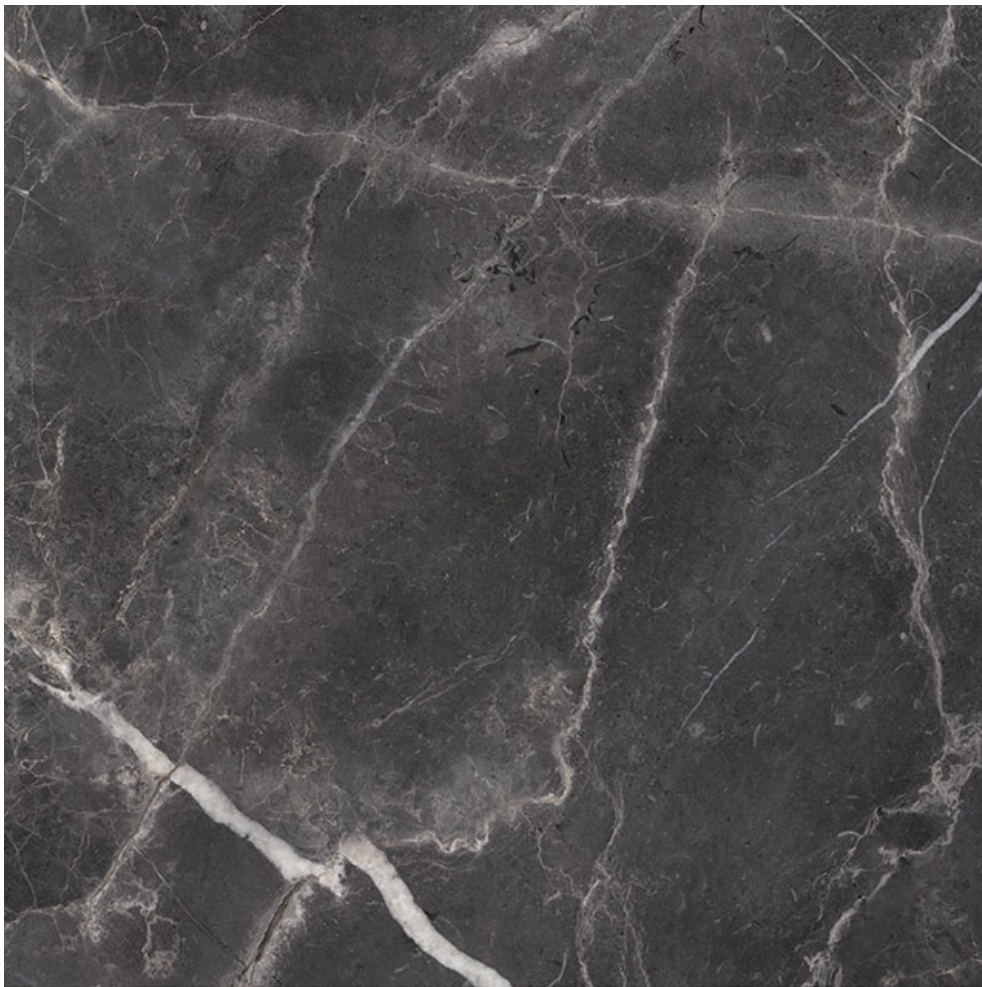

**ALITA TILE**  
NOBODY TREATS YA LIKE ALITA

---

**PRODUCT**

**ROYAL STONEWORKS 36X36 TUSCAN FORGE VEIN  
POLISHED**

---

Tile | 36"x36" | Porcelain

## **TECHNICAL DATA**

CODE: QUSW-TF-7P  
NAME: Royal Stoneworks 36X36 Tuscan Forge Vein Polished  
SIZE: 36"x36"  
SERIES: Royal Stoneworks  
FINISH: Polished  
LOOK: Stone Look  
EDGE: Rectified  
FAMILY: Tile  
FROST RESISTANCE: Yes  
SHADE VARIATION: V3  
SPECIAL ORDER: Special Order  
STYLE: Contemporary  
SUITABLE FOR: Indoor|Shower  
TYPOLOGY: Porcelain  
TYPE OF PIECE: Field Tile  
USE: Floor and Wall