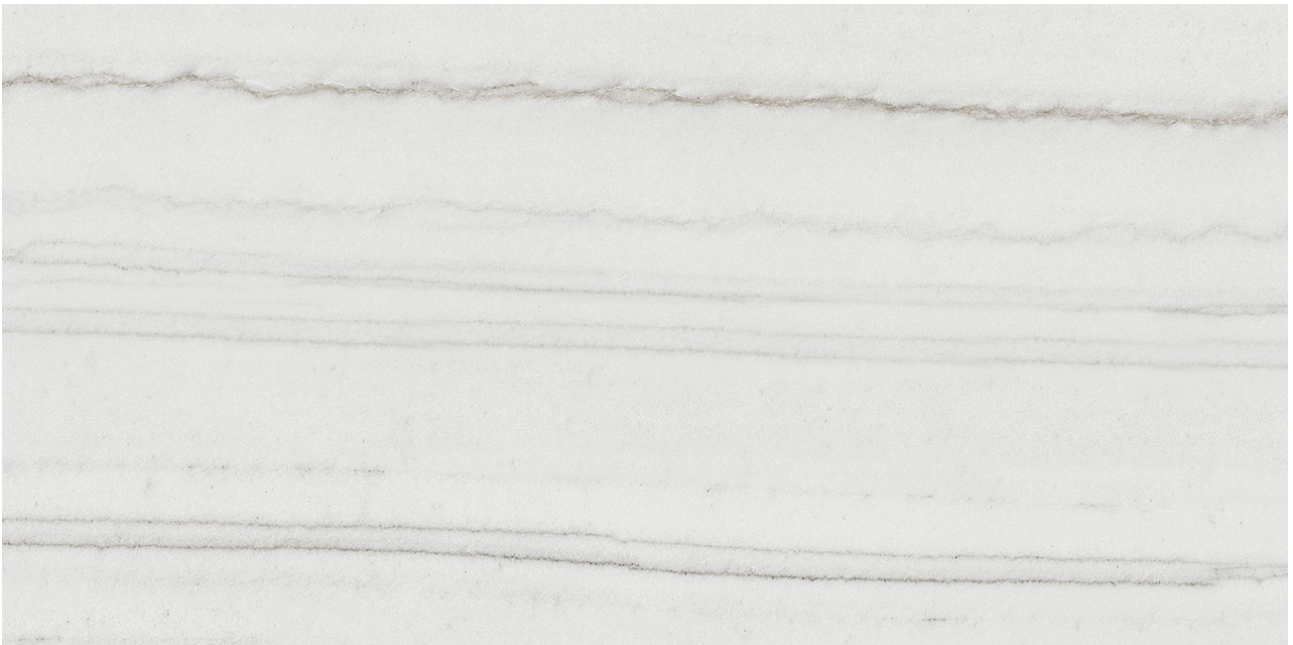

ALITA TILE
NOBODY TREATS YA LIKE ALITA

PRODUCT

ROYAL STONWORKS 12X24 TUSCAN WHITE VEIN HONED

Tile | 12"x24" | Porcelain

TECHNICAL DATA

CODE: QUSW-TW-5H
NAME: Royal Stoneworks 12X24 Tuscan White Vein Honed
SIZE: 12"x24"
SERIES: Royal Stoneworks
FINISH: Honed
LOOK: Stone Look
EDGE: Rectified
FAMILY: Tile
FROST RESISTANCE: Yes
SPECIAL ORDER: Special Order
STYLE: Contemporary
SUITABLE FOR: Indoor|Shower
TYPOLOGY: Porcelain
TYPE OF PIECE: Field Tile
USE: Floor and Wall