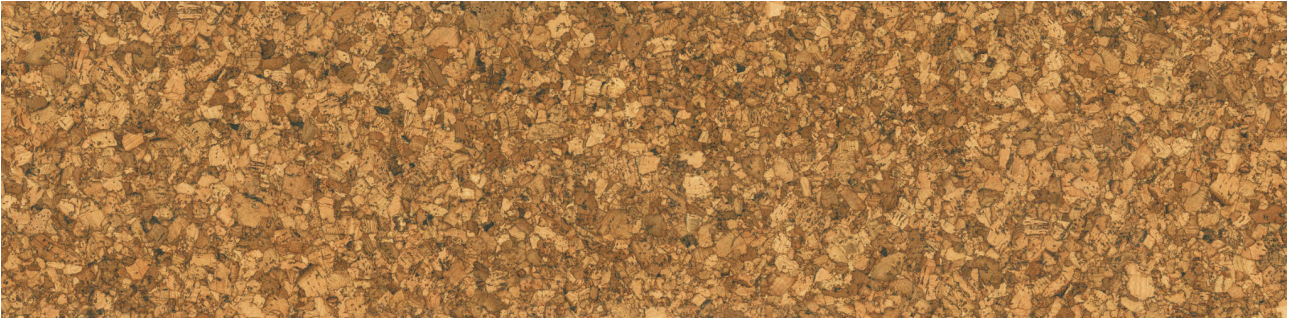

PRODUCT
CORK CLICK PICO

Waterproof Flooring | 12"x48,6" | HDF

ROOM SCENES

TECHNICAL DATA

CODE: LCCORK202010
NAME: Cork Click Pico
SIZE: 12"x48,6"
SERIES: True Earth Cork Click
FINISH: Matt
LOOK: Wood Look
CLICK SYSTEM: UNICLIC system
COMMERCIAL WARRANTY: Class 33
FAMILY: Waterproof Flooring
PAD THICKNESS: 1 mm
PAD TYPE: Cork Underlayment
RESIDENTIAL WARRANTY: Class 23
SPECIAL ORDER: Special Order
STYLE: Contemporary
SUITABLE FOR: Indoor
SURFACE TEXTURE: Cork
TYPOLOGY: HDF
TYPE OF PIECE: Field Tile
TOTAL THICKNESS: 1.0 mm
USE: Floor only
WEAR LAYER: AC5 Hotcoat® with aluminum oxide
NOTES: These SKUs are special order and take approximately two weeks to deliver