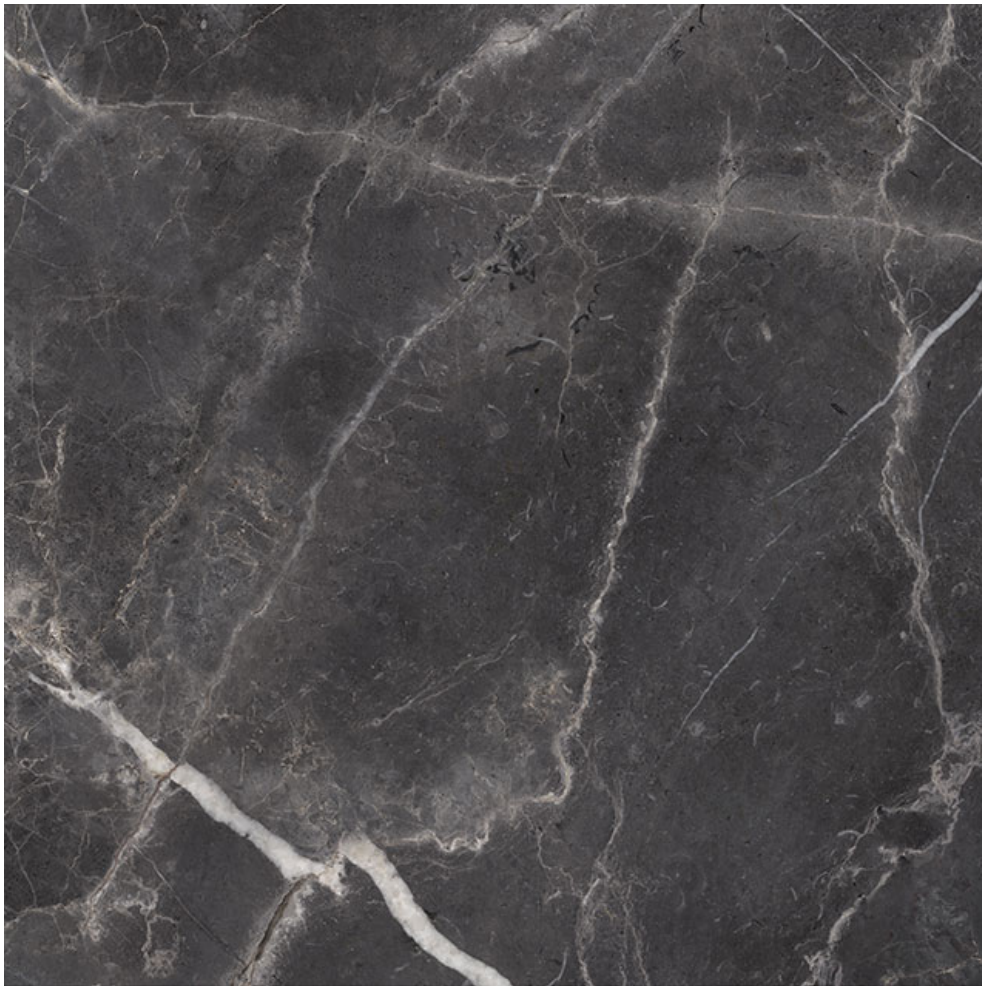

ALITA TILE
NOBODY TREATS YA LIKE ALITA

PRODUCT

ROYAL STONEWORKS 36X36 TUSCAN FORGE VEIN HONED

Tile | 36"x36" | Porcelain

TECHNICAL DATA

CODE: QUSW-TF-7H
NAME: Royal Stoneworks 36X36 Tuscan Forge Vein Honed
SIZE: 36"x36"
SERIES: Royal Stoneworks
FINISH: Honed
LOOK: Stone Look
EDGE: Rectified
FAMILY: Tile
FROST RESISTANCE: Yes
SHADE VARIATION: V3
SPECIAL ORDER: Special Order
STYLE: Contemporary
SUITABLE FOR: Indoor|Shower
TYPOLOGY: Porcelain
TYPE OF PIECE: Field Tile
USE: Floor and Wall