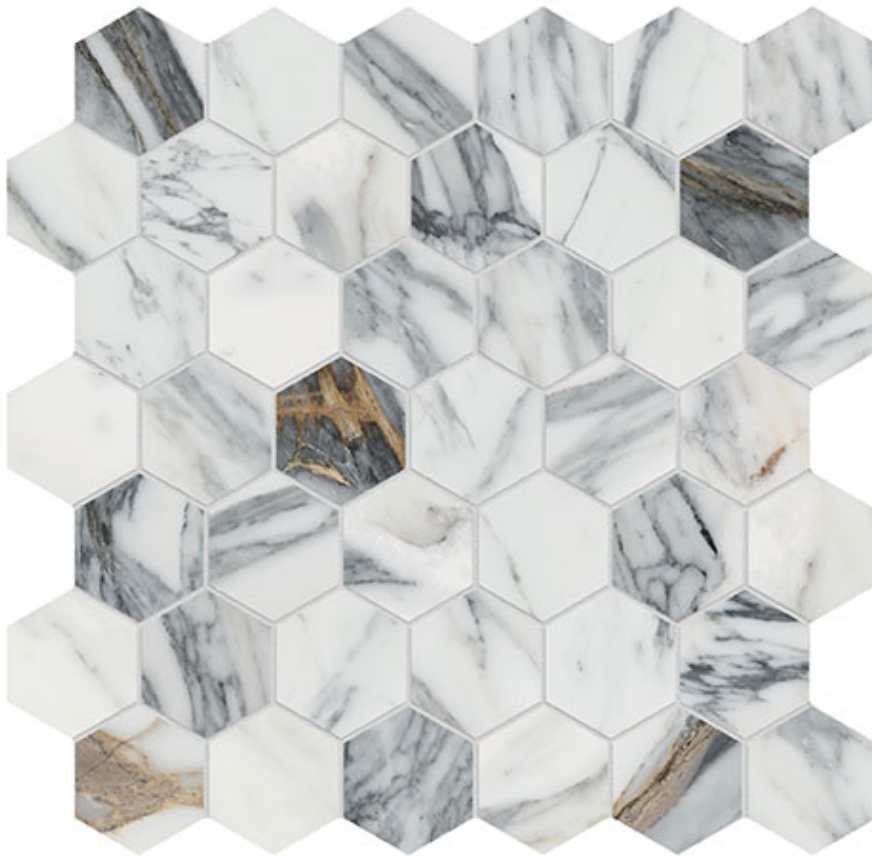

ALITA TILE
NOBODY TREATS YA LIKE ALITA

PRODUCT

ROYAL STONEWORKS 2\ " REGAL WHITE VEIN HEX

Tile | 12"x12" | Porcelain

TECHNICAL DATA

CODE: QUSW-RW-HX
NAME: Royal Stoneworks 2" Regal White Vein Hex
SIZE: 12"x12"
SERIES: Royal Stoneworks
FINISH: Honed
LOOK: Stone Look
FAMILY: Tile
MOSAIC CHIP SIZE: 2"x2"
SHADE VARIATION: V3
SPECIAL ORDER: Special Order
STYLE: Contemporary
SUITABLE FOR: Indoor|Shower
TYPOLOGY: Porcelain
TYPE OF PIECE: Mosaic
USE: Floor and Wall