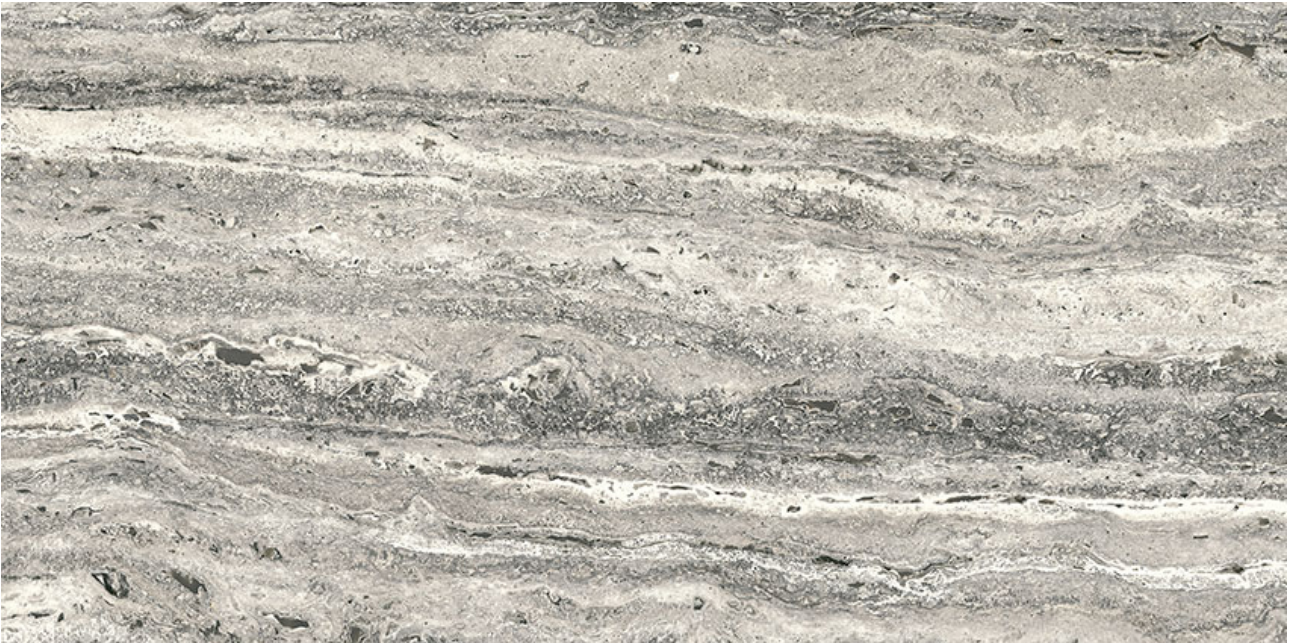

**ALITA TILE**  
NOBODY TREATS YA LIKE ALITA

---

## **TECHNICAL DATA**

CODE: QUSW-RG-50  
NAME: Royal Stoneworks 12X24 Regal Grey Vein Org  
SIZE: 12"x24"  
SERIES: Royal Stoneworks  
FINISH: Matt  
LOOK: Stone Look  
EDGE: Rectified  
FAMILY: Tile  
FROST RESISTANCE: Yes  
SPECIAL ORDER: Special Order  
STYLE: Contemporary  
SUITABLE FOR: Indoor|Shower  
TYPOLOGY: Porcelain  
TYPE OF PIECE: Field Tile  
USE: Floor and Wall