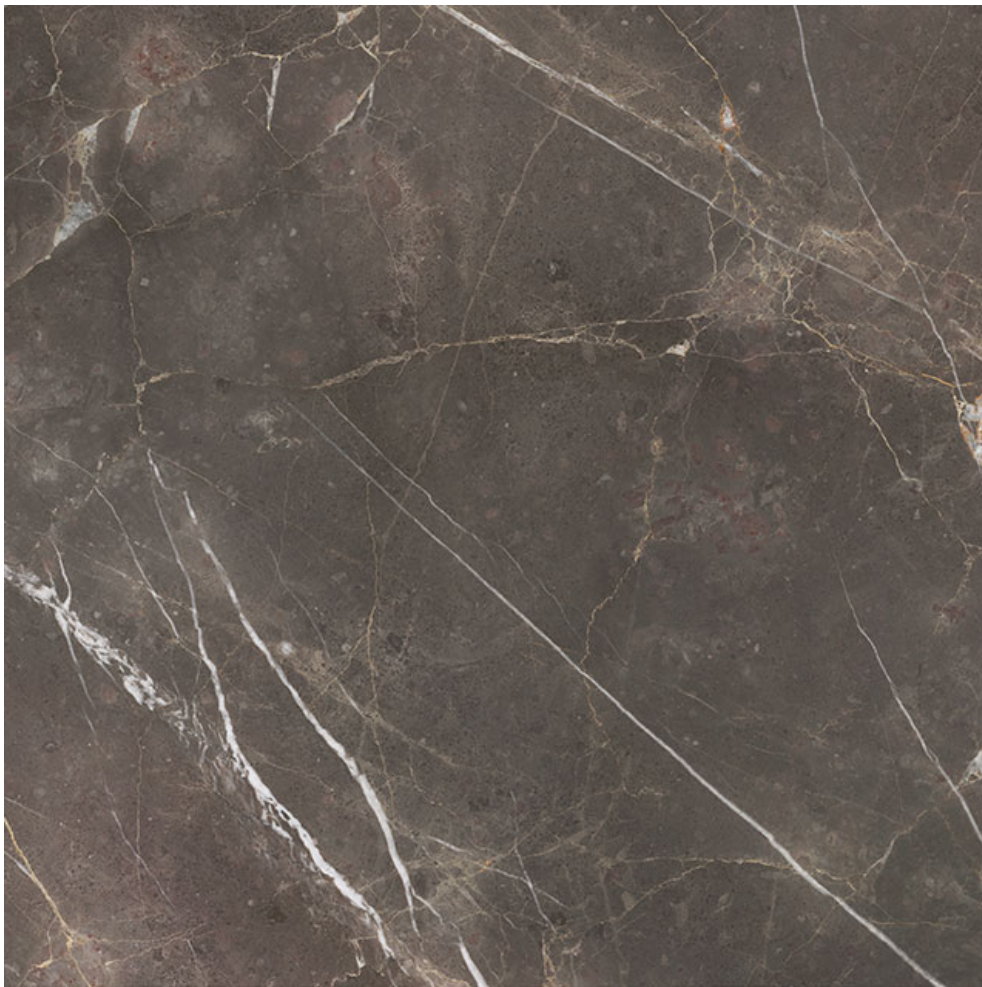

**ALITA TILE**  
NOBODY TREATS YA LIKE ALITA

---

**PRODUCT**

**ROYAL STONEWORKS 36X36 REGAL BROWN MARBLE  
HONED**

---

Tile | 36"x36" | Porcelain

## **TECHNICAL DATA**

CODE: QUSW-RM-7H  
NAME: Royal Stoneworks 36X36 Regal Brown Marble Honed  
SIZE: 36"x36"  
SERIES: Royal Stoneworks  
FINISH: Honed  
LOOK: Stone Look  
EDGE: Rectified  
FAMILY: Tile  
FROST RESISTANCE: Yes  
SHADE VARIATION: V3  
SPECIAL ORDER: Special Order  
STYLE: Contemporary  
SUITABLE FOR: Indoor|Shower  
TYPOLOGY: Porcelain  
TYPE OF PIECE: Field Tile  
USE: Floor and Wall