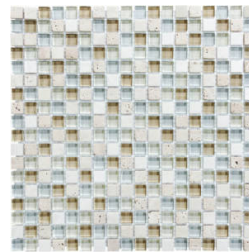

ALITA TILE
NOBODY TREATS YA LIKE ALITA

SERIES
GLASS STONE

Multi-Look Mosaics | | Mixed Materials

PRODUCTS

Linear Bamboo Mosaic
12"x14" | Mixed Materials

Linear Cabernet Mosaic
12"x14" | Mixed Materials

Linear Cappuccino Mosaic
12"x14" | Mixed Materials

Linear Creme Brulee Mosaic
12"x14" | Mixed Materials

Linear Iceland Mosaic
12"x14" | Mixed Materials

Linear Midnight Mosaic
12"x14" | Mixed Materials

Linear Spa Mosaic
12"x14" | Mixed Materials

Linear Waterfall Mosaic
12"x14" | Mixed Materials

5/8X5/8 Bamboo Mosaic
12"x12" | Mixed Materials

5/8X5/8 Cabernet Mosaic
12"x12" | Mixed Materials

5/8X5/8 Cappuccino Mosaic
12"x12" | Mixed Materials

5/8X5/8 Creme Brulee Mosaic
12"x12" | Mixed Materials

5/8X5/8 Iceland Mosaic
12"x12" | Mixed Materials

5/8X5/8 Midnight Mosaic
12"x12" | Mixed Materials

5/8X5/8 Spa Mosaic
12"x12" | Mixed Materials

5/8X5/8 Waterfall Mosaic
12"x12" | Mixed Materials

ROOM SCENES