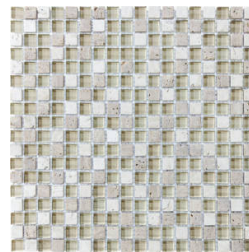

ALITA TILE
NOBODY TREATS YA LIKE ALITA

SERIES
GLASS STONE

Multi-Look Mosaics | | Mixed Materials

PRODUCTS

Linear Bamboo Mosaic
12"x14" | Mixed Materials

Linear Cabernet Mosaic
12"x14" | Mixed Materials

Linear Cappuccino Mosaic
12"x14" | Mixed Materials

Linear Creme Brulee Mosaic
12"x14" | Mixed Materials

Linear Iceland Mosaic
12"x14" | Mixed Materials

Linear Midnight Mosaic
12"x14" | Mixed Materials

Linear Spa Mosaic
12"x14" | Mixed Materials

Linear Waterfall Mosaic
12"x14" | Mixed Materials

5/8X5/8 Bamboo Mosaic
12"x12" | Mixed Materials

5/8X5/8 Cabernet Mosaic
12"x12" | Mixed Materials

5/8X5/8 Cappuccino Mosaic
12"x12" | Mixed Materials

5/8X5/8 Creme Brulee Mosaic
12"x12" | Mixed Materials