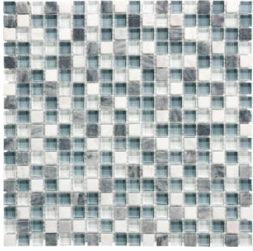

ALITA TILE
NOBODY TREATS YA LIKE ALITA

SERIES
GLASS STONE

Multi-Look Mosaics | | Mixed Materials

PRODUCTS

Linear Bamboo Mosaic
12"x14" | Mixed Materials

Linear Cabernet Mosaic
12"x14" | Mixed Materials

Linear Cappuccino Mosaic
12"x14" | Mixed Materials

Linear Creme Brulee Mosaic
12"x14" | Mixed Materials

Linear Iceland Mosaic
12"x14" | Mixed Materials

Linear Midnight Mosaic
12"x14" | Mixed Materials

Linear Spa Mosaic
12"x14" | Mixed Materials

Linear Waterfall Mosaic
12"x14" | Mixed Materials

5/8X5/8 Bamboo Mosaic
12"x12" | Mixed Materials

5/8X5/8 Cabernet Mosaic
12"x12" | Mixed Materials

5/8X5/8 Cappuccino Mosaic
12"x12" | Mixed Materials

5/8X5/8 Creme Brulee Mosaic
12"x12" | Mixed Materials

5/8X5/8 Iceland Mosaic
12"x12" | Mixed Materials

5/8X5/8 Midnight Mosaic
12"x12" | Mixed Materials

5/8X5/8 Spa Mosaic
12"x12" | Mixed Materials

5/8X5/8 Waterfall Mosaic
12"x12" | Mixed Materials

ROOM SCENES