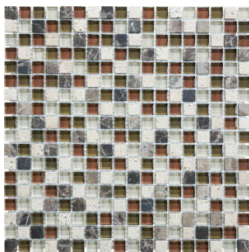

ALITA TILE
NOBODY TREATS YA LIKE ALITA

SERIES
GLASS STONE

Multi-Look Mosaics | | Mixed Materials

PRODUCTS

Linear Bamboo Mosaic
12"x14" | Mixed Materials

Linear Cabernet Mosaic
12"x14" | Mixed Materials

Linear Cappuccino Mosaic
12"x14" | Mixed Materials

Linear Creme Brulee Mosaic
12"x14" | Mixed Materials

Linear Iceland Mosaic
12"x14" | Mixed Materials

Linear Midnight Mosaic
12"x14" | Mixed Materials

Linear Spa Mosaic
12"x14" | Mixed Materials

Linear Waterfall Mosaic
12"x14" | Mixed Materials

5/8X5/8 Bamboo Mosaic
12"x12" | Mixed Materials

5/8X5/8 Cabernet Mosaic
12"x12" | Mixed Materials

5/8X5/8 Cappuccino Mosaic
12"x12" | Mixed Materials

5/8X5/8 Creme Brulee Mosaic
12"x12" | Mixed Materials