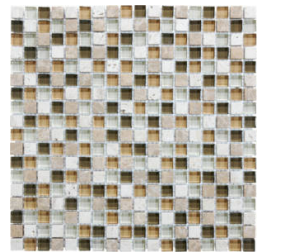

ALITA TILE
NOBODY TREATS YA LIKE ALITA

SERIES
GLASS STONE

Multi-Look Mosaics | | Mixed Materials

PRODUCTS

Linear Bamboo Mosaic
12"x14" | Mixed Materials

Linear Cabernet Mosaic
12"x14" | Mixed Materials

Linear Cappuccino Mosaic
12"x14" | Mixed Materials

Linear Creme Brulee Mosaic
12"x14" | Mixed Materials

Linear Iceland Mosaic
12"x14" | Mixed Materials

Linear Midnight Mosaic
12"x14" | Mixed Materials

Linear Spa Mosaic
12"x14" | Mixed Materials

Linear Waterfall Mosaic
12"x14" | Mixed Materials

5/8X5/8 Bamboo Mosaic
12"x12" | Mixed Materials

5/8X5/8 Cabernet Mosaic
12"x12" | Mixed Materials

5/8X5/8 Cappuccino Mosaic
12"x12" | Mixed Materials

5/8X5/8 Creme Brulee Mosaic
12"x12" | Mixed Materials