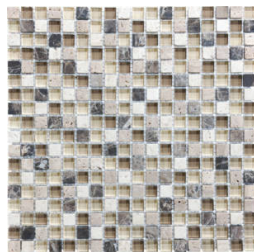

ALITA TILE
NOBODY TREATS YA LIKE ALITA

SERIES
GLASS STONE

Multi-Look Mosaics | | Mixed Materials

PRODUCTS

Linear Bamboo Mosaic
12"x14" | Mixed Materials

Linear Cabernet Mosaic
12"x14" | Mixed Materials

Linear Cappuccino Mosaic
12"x14" | Mixed Materials

Linear Creme Brulee Mosaic
12"x14" | Mixed Materials

Linear Iceland Mosaic
12"x14" | Mixed Materials

Linear Midnight Mosaic
12"x14" | Mixed Materials

Linear Spa Mosaic
12"x14" | Mixed Materials

Linear Waterfall Mosaic
12"x14" | Mixed Materials

5/8X5/8 Bamboo Mosaic
12"x12" | Mixed Materials

5/8X5/8 Cabernet Mosaic
12"x12" | Mixed Materials

5/8X5/8 Cappuccino Mosaic
12"x12" | Mixed Materials

5/8X5/8 Creme Brulee Mosaic
12"x12" | Mixed Materials